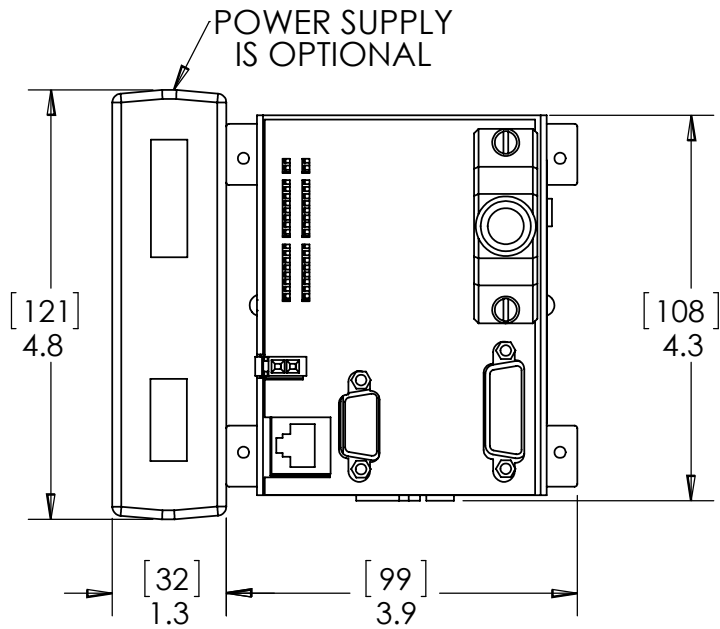

WHITE KNIGHT®

CPT-1-W DIMENSIONALS

CPT-1-W Dimensions

DIMENSIONS IN [MILLIMETERS] INCHES

<https://wkfluidhandling.com/cpt-1>