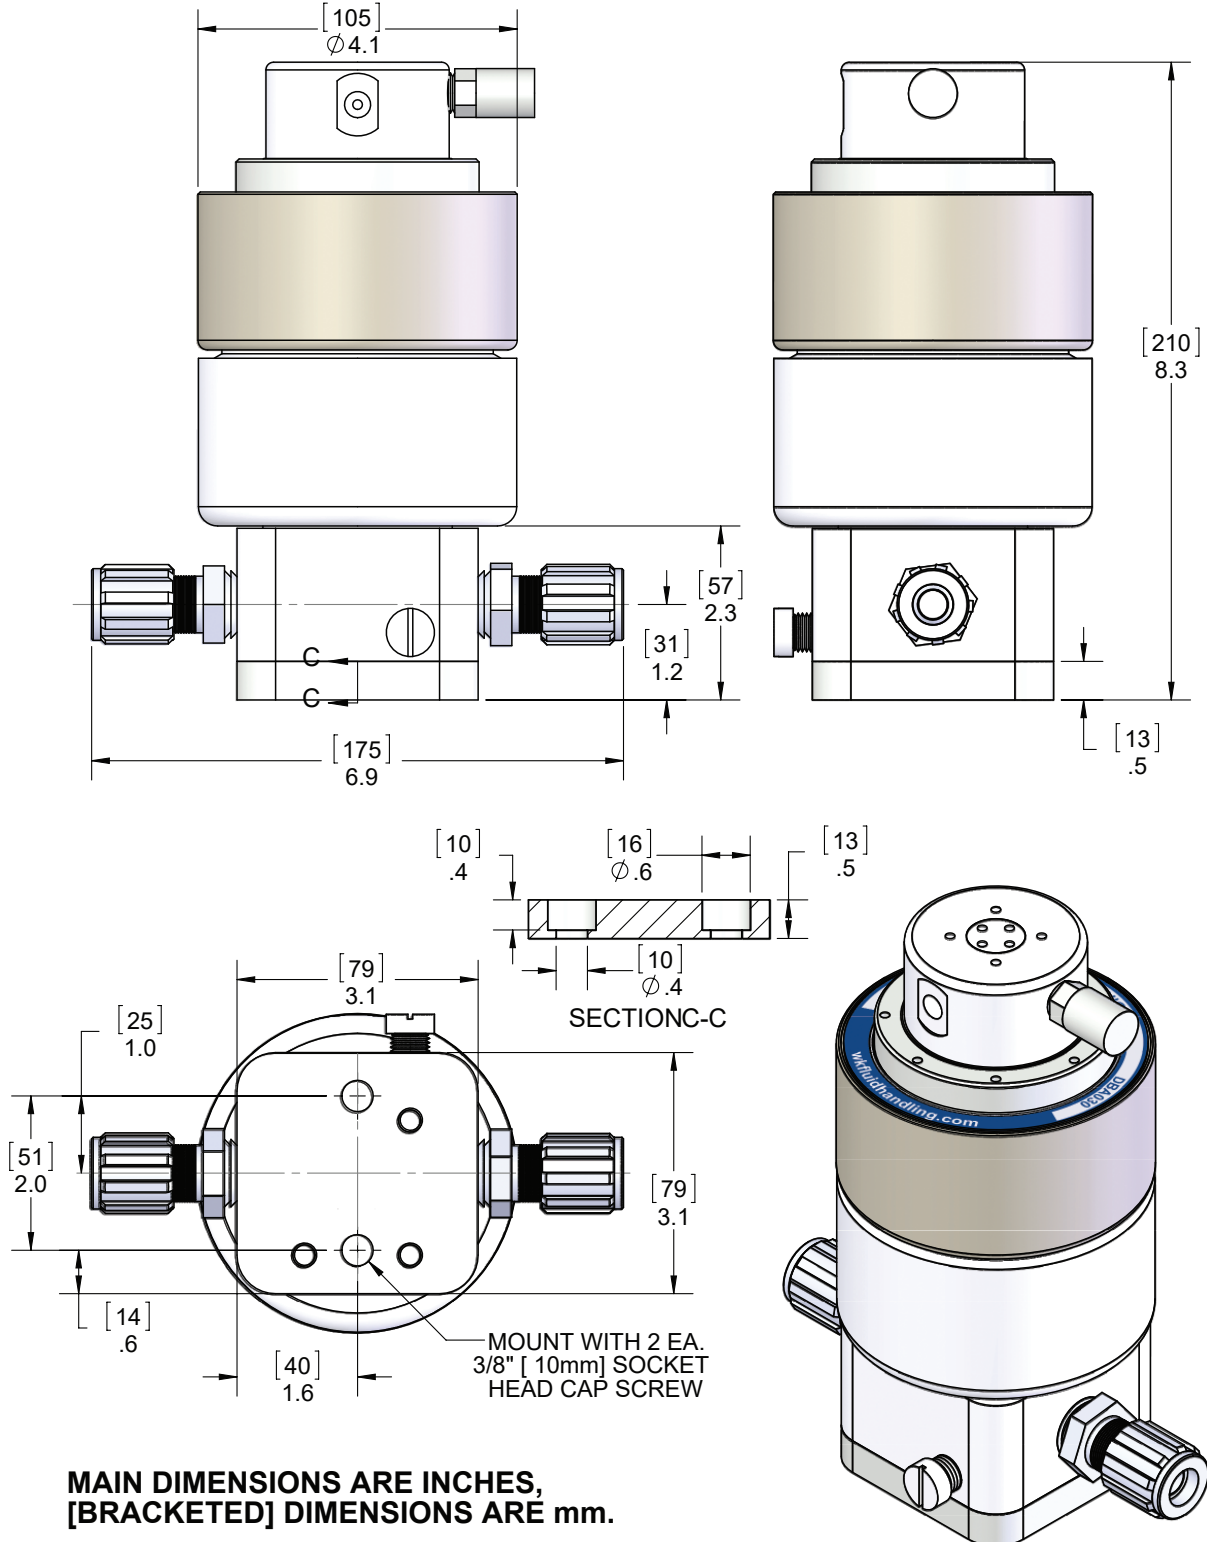

## DBA030-I030 Dimensions

Dimensions: [mm] in

**MAIN DIMENSIONS ARE INCHES,  
[BRACKETED] DIMENSIONS ARE mm.**

<https://wkfluidhandling.com/dba-series/>

## DBA030-T030 Dimensions

Dimensions: [mm] in

**MAIN DIMENSIONS ARE INCHES,  
[BRACKETED] DIMENSIONS ARE mm.**

<https://wkfluidhandling.com/dba-series/>