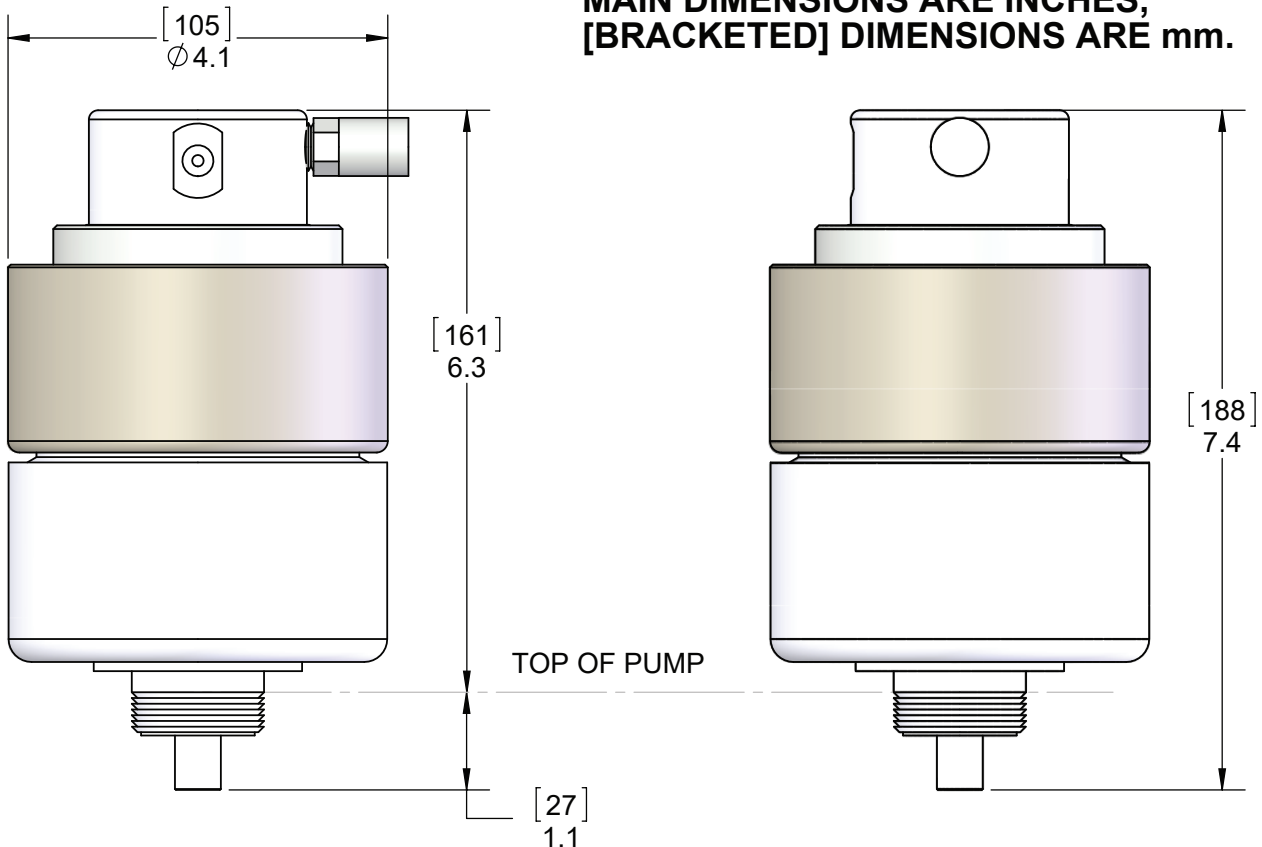

## DBA030-I030 Dimensions

Dimensions: [mm] in

**MAIN DIMENSIONS ARE INCHES,  
[BRACKETED] DIMENSIONS ARE mm.**

<https://wkfluidhandling.com/dba-series/>

## DBA030-T030 Dimensions

Dimensions: [mm] in

**MAIN DIMENSIONS ARE INCHES,  
[BRACKETED] DIMENSIONS ARE mm.**

<https://wkfluidhandling.com/dba-series/>