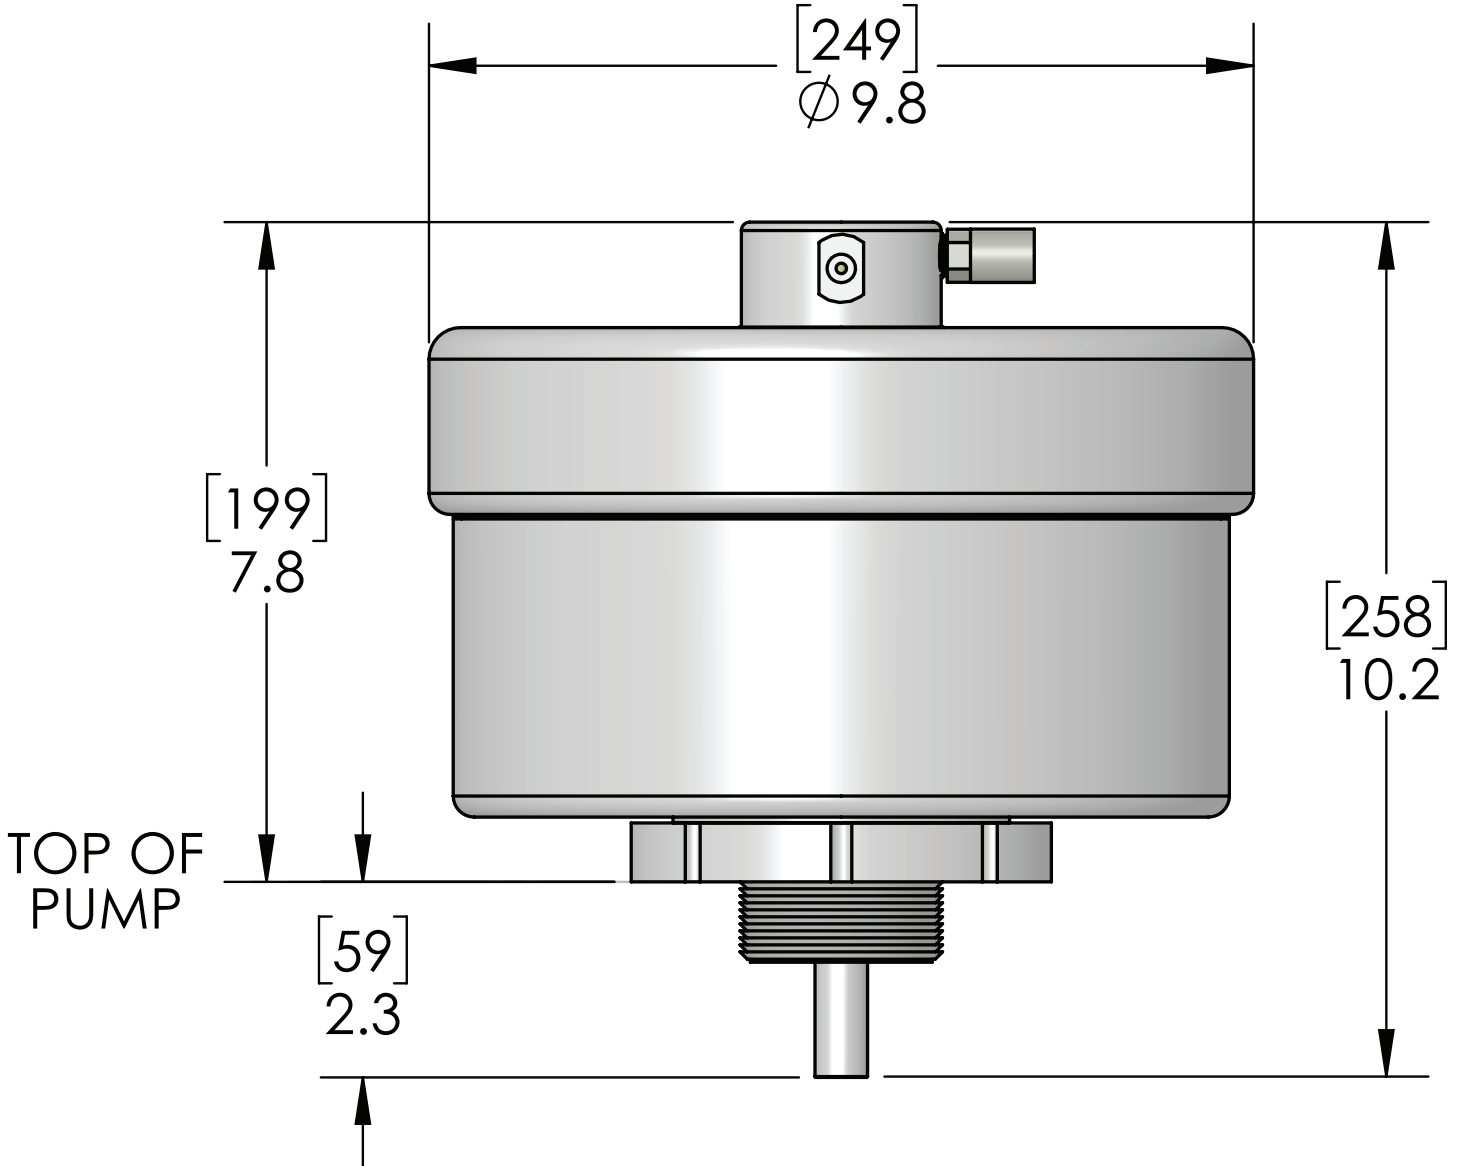

DBU140-T140 Dimensions

Dimensions: [mm] in

<https://wkfluidhandling.com/dbu-series/>