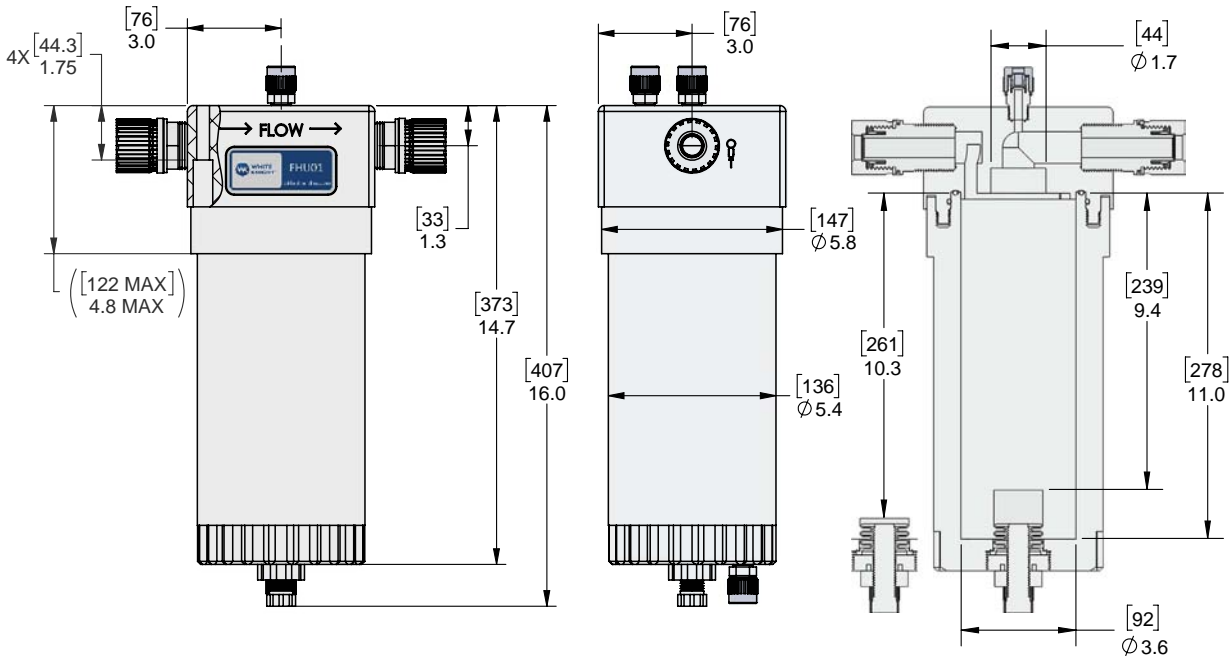

FHU01 Dimensions

Dimensions: [mm] in

<https://wkfluidhandling.com/filter-housings/>