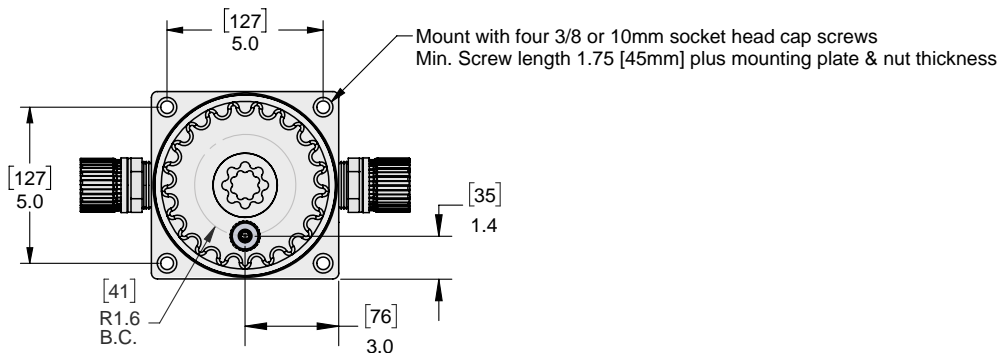

FHU01 Dimensions

Dimensions: [mm] in

<https://wkfluidhandling.com/filter-housings/>