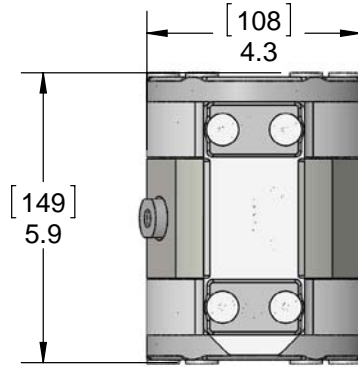

## PSD06 Dimensions

Dimensions: [mm] in

<https://wkfluidhandling.com/psd-series/>