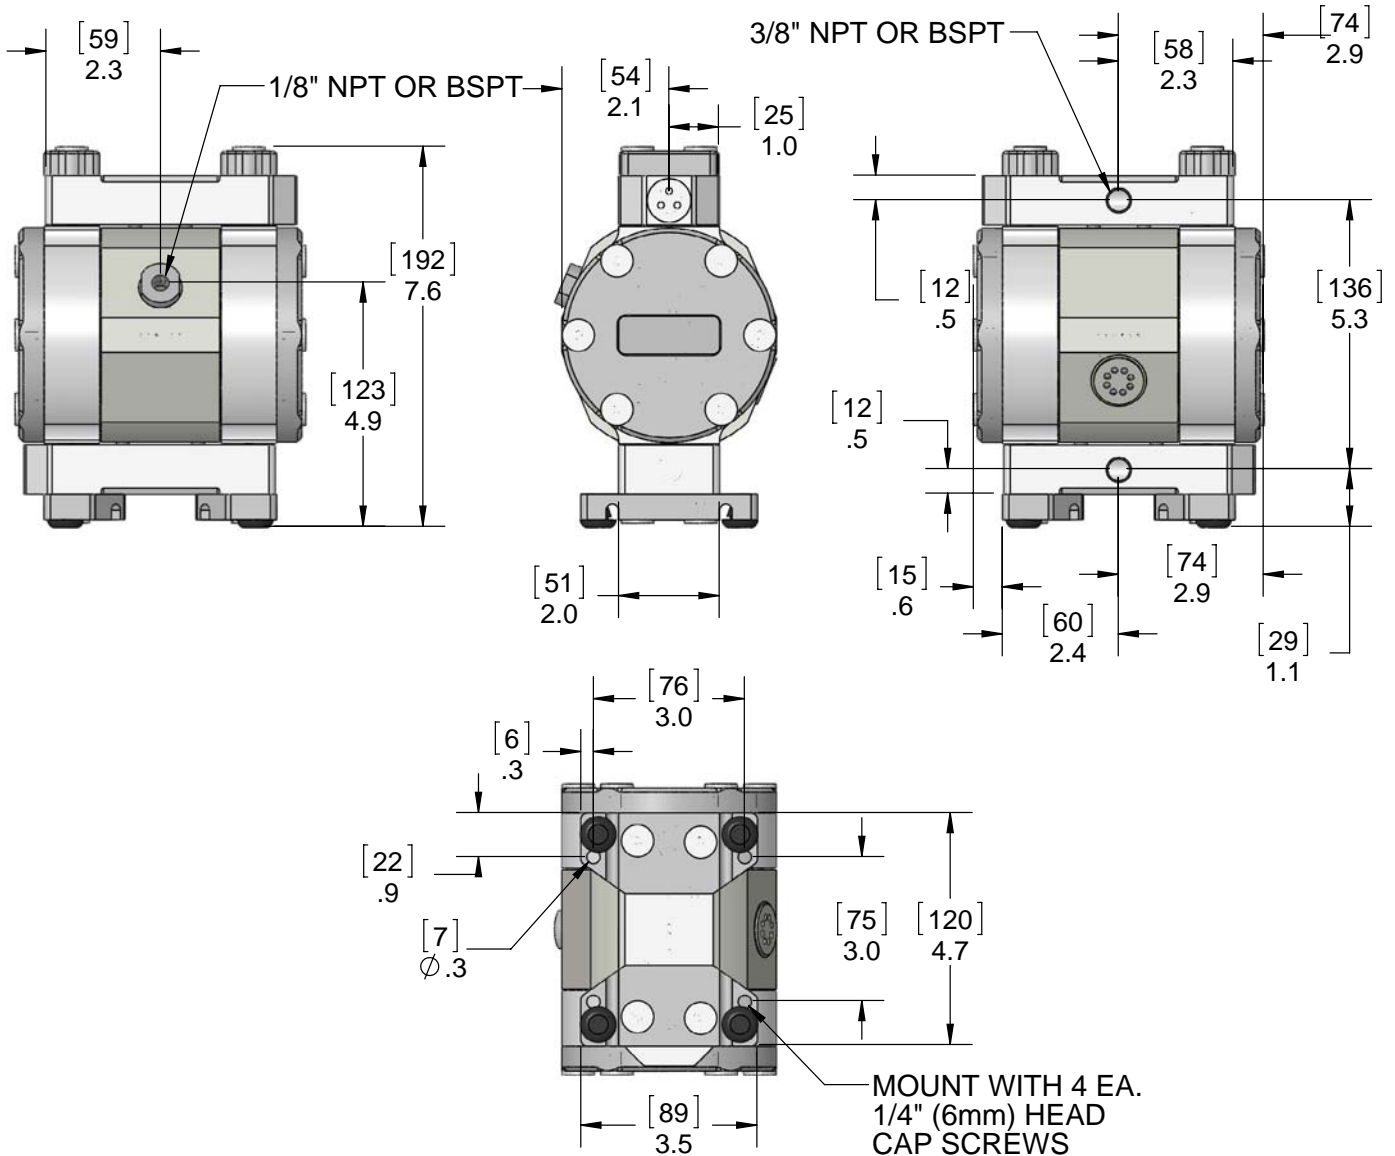

## PSD06 Dimensions

Dimensions: [mm] in

<https://wkfluidhandling.com/psd-series/>