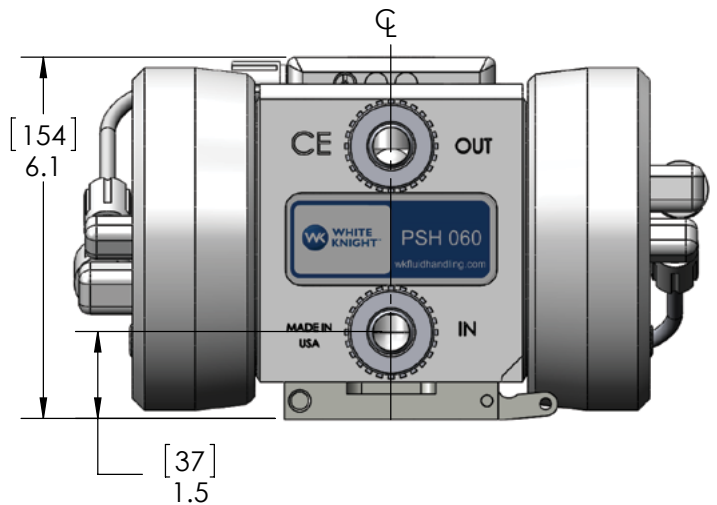

WHITE KNIGHT®

PSH060 DIMENSIONALS

Dimensions

DIMENSIONS IN [MILLIMETERS] INCHES

<https://wkfluidhandling.com/psh>