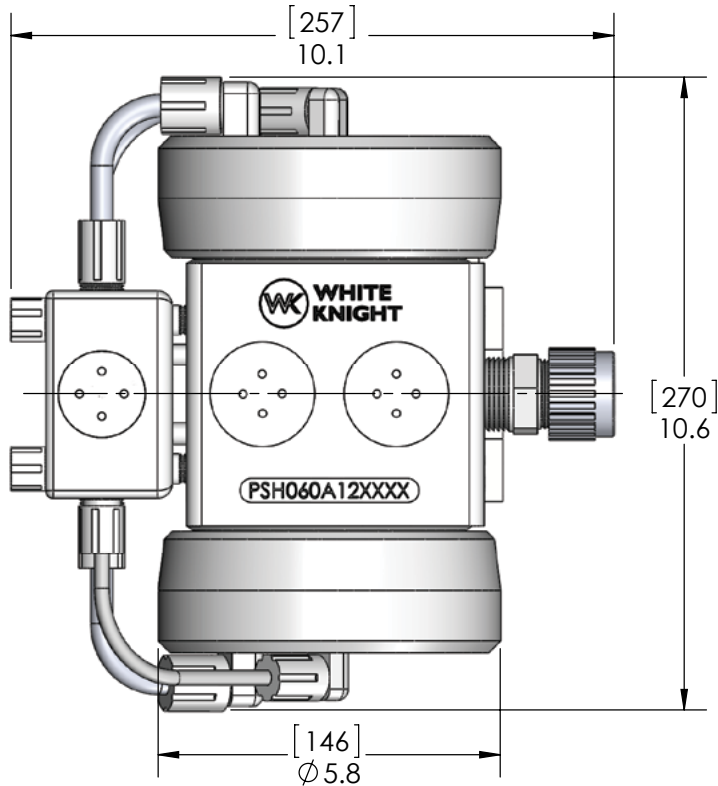

WHITE KNIGHT®

PSH060 DIMENSIONALS

Dimensions

DIMENSIONS IN [MILLIMETERS] INCHES

<https://wkfluidhandling.com/psh>