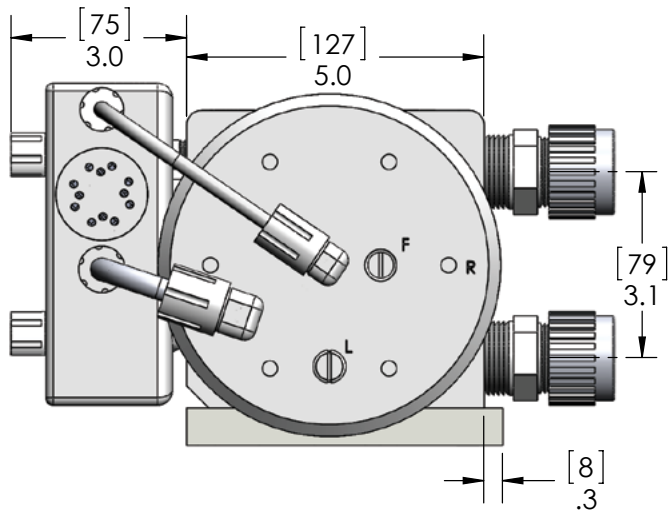

WHITE KNIGHT®

PSH060 DIMENSIONALS

Dimensions

DIMENSIONS IN [MILLIMETERS] INCHES

<https://wkfluidhandling.com/psh>