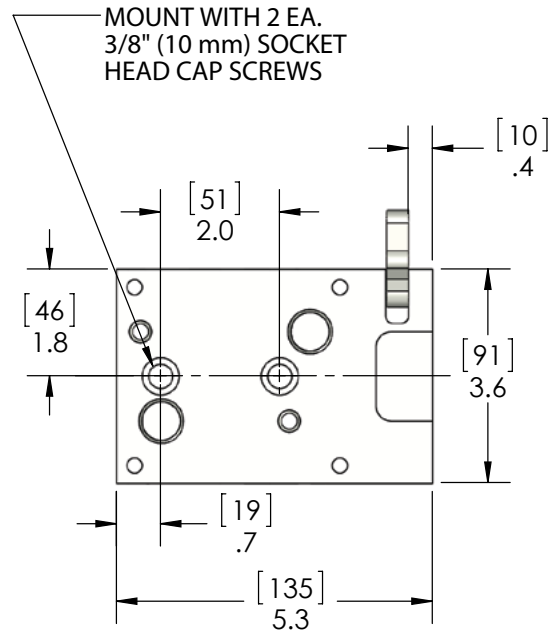

WHITE KNIGHT®

PSH060 DIMENSIONALS

Dimensions

DIMENSIONS IN [MILLIMETERS] INCHES

<https://wkfluidhandling.com/psh>