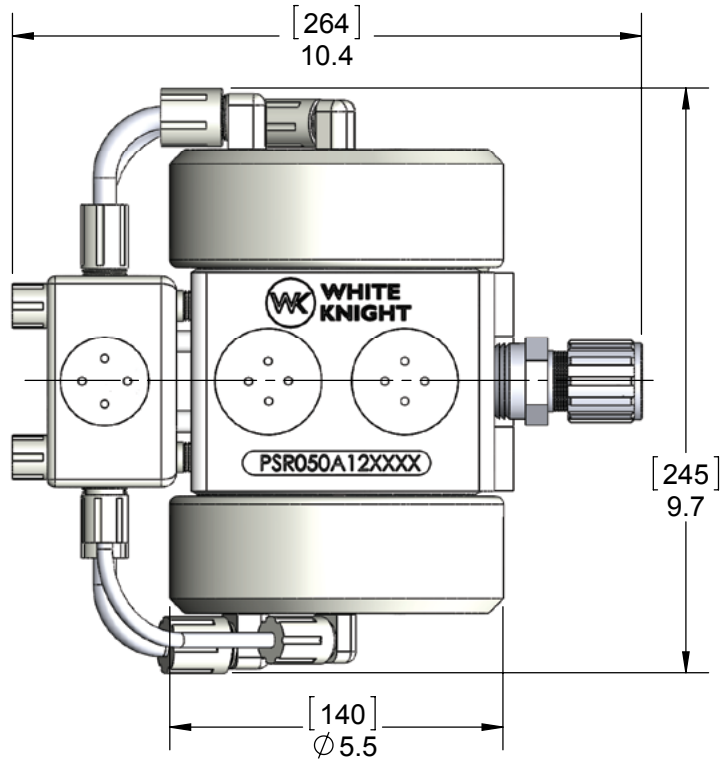

**WHITE KNIGHT®**

# PSR050 DIMENSIONALS

## Dimensions

DIMENSIONS IN [MILLIMETERS] INCHES

<https://wkfluidhandling.com/psr>