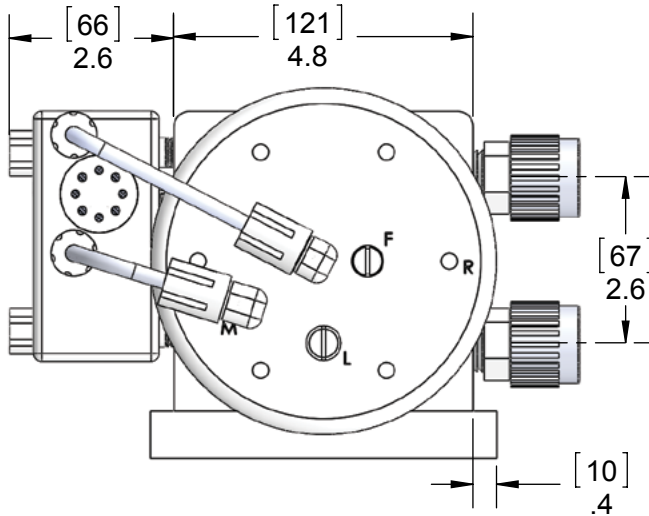

WHITE KNIGHT®

PSU030 DIMENSIONALS

Dimensions

DIMENSIONS IN [MILLIMETERS] INCHES

<https://wkfluidhandling.com/psu>