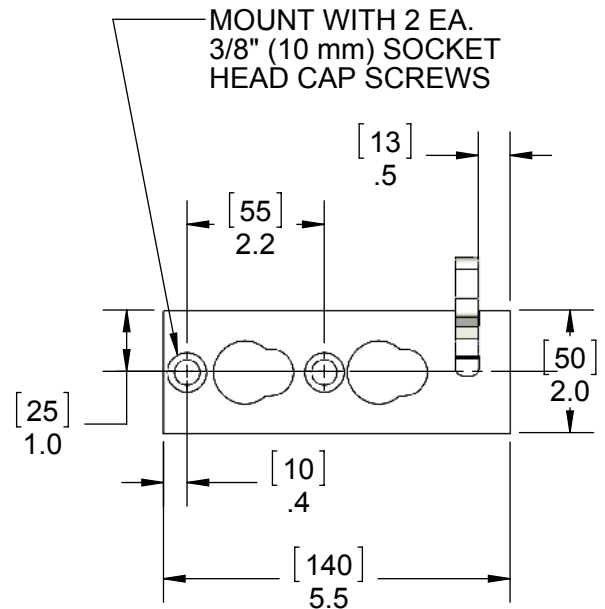

WHITE KNIGHT®

PSU030 DIMENSIONALS

Dimensions

DIMENSIONS IN [MILLIMETERS] INCHES

<https://wkfluidhandling.com/psu>