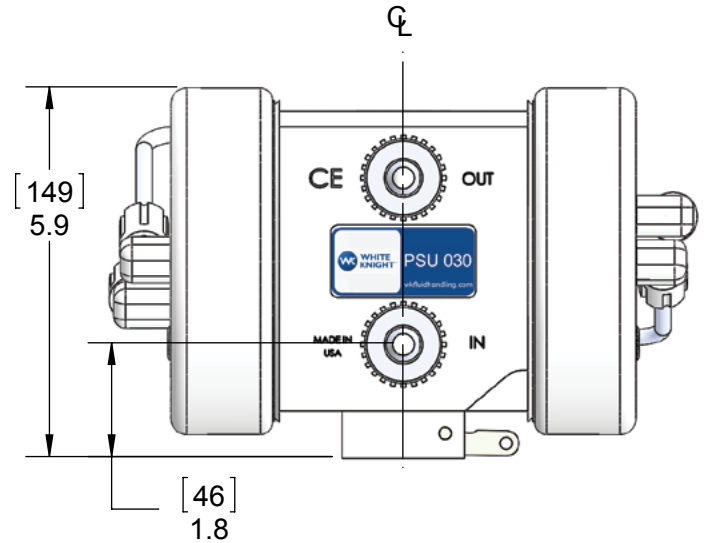

WHITE KNIGHT®

PSU030 DIMENSIONALS

Dimensions

DIMENSIONS IN [MILLIMETERS] INCHES

<https://wkfluidhandling.com/psu>