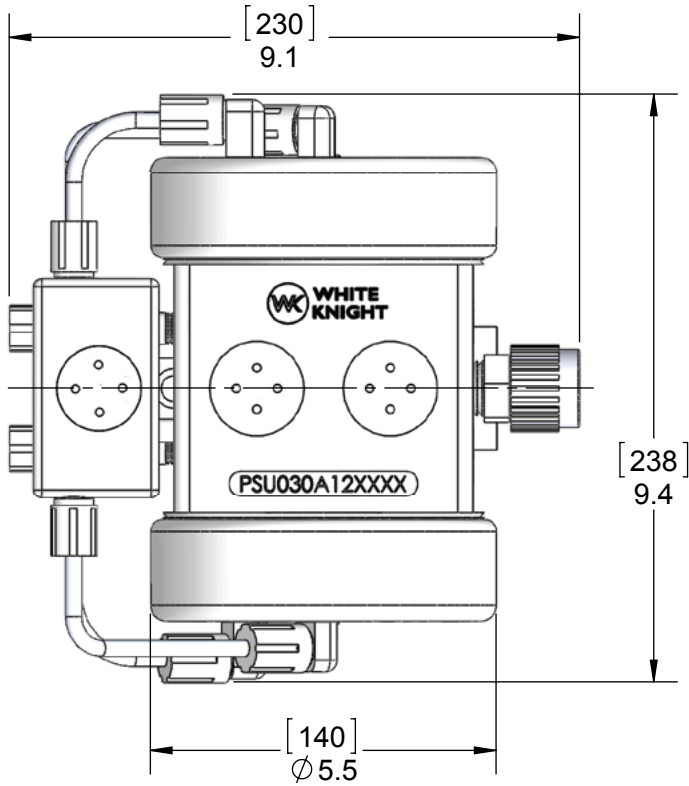

WHITE KNIGHT®

PSU030 DIMENSIONALS

Dimensions

DIMENSIONS IN [MILLIMETERS] INCHES

<https://wkfluidhandling.com/psu>