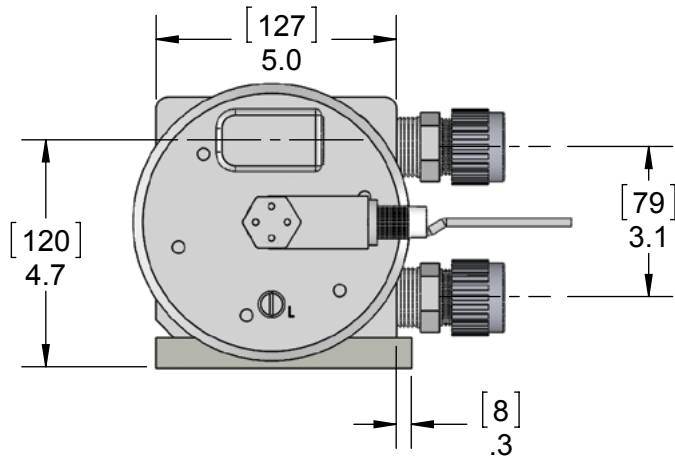

# PXH060 DIMENSIONALS

## Dimensions

DIMENSIONS IN [MILLIMETERS] INCHES

MOUNT WITH 2 EA.  
3/8" (10 mm) SOCKET  
HEAD CAP SCREWS

<https://wkfluidhandling.com/pxh>