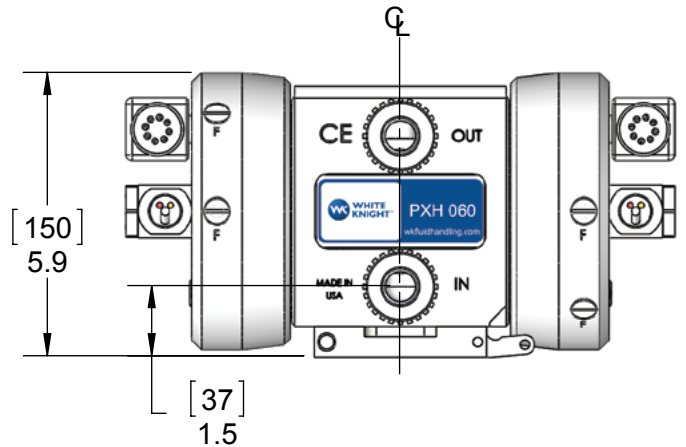

# PXH060 DIMENSIONALS

## Dimensions

DIMENSIONS IN [MILLIMETERS] INCHES

MOUNT WITH 2 EA.  
3/8" (10 mm) SOCKET  
HEAD CAP SCREWS

<https://wkfluidhandling.com/pxh>