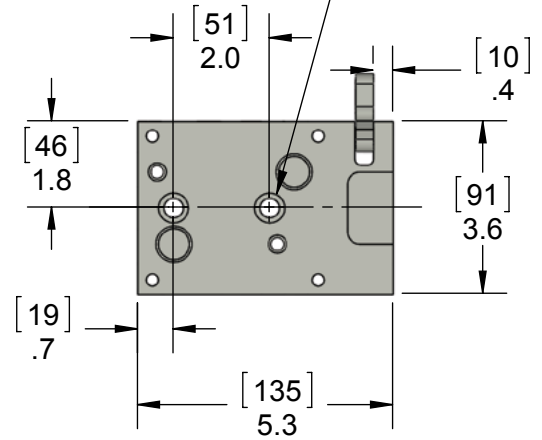

# PXH060 DIMENSIONALS

## Dimensions

DIMENSIONS IN [MILLIMETERS] INCHES

MOUNT WITH 2 EA.  
3/8" (10 mm) SOCKET  
HEAD CAP SCREWS

<https://wkfluidhandling.com/pxh>