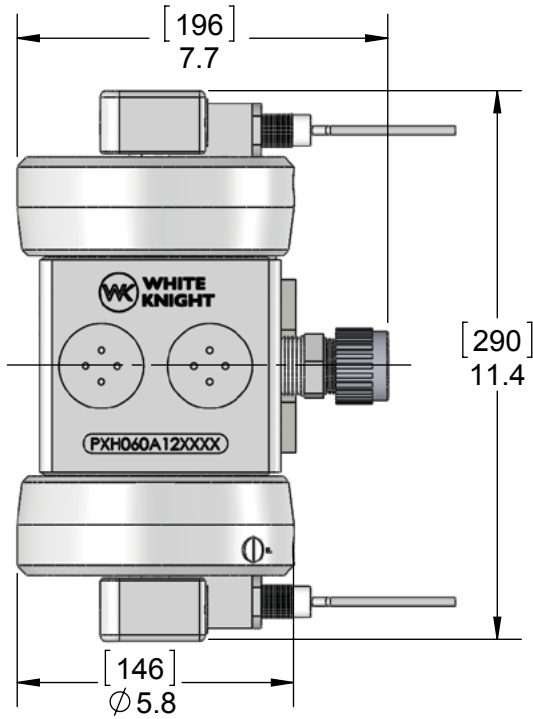

# PXH060 DIMENSIONALS

## Dimensions

DIMENSIONS IN [MILLIMETERS] INCHES

MOUNT WITH 2 EA.  
3/8" (10 mm) SOCKET  
HEAD CAP SCREWS

<https://wkfluidhandling.com/pxh>