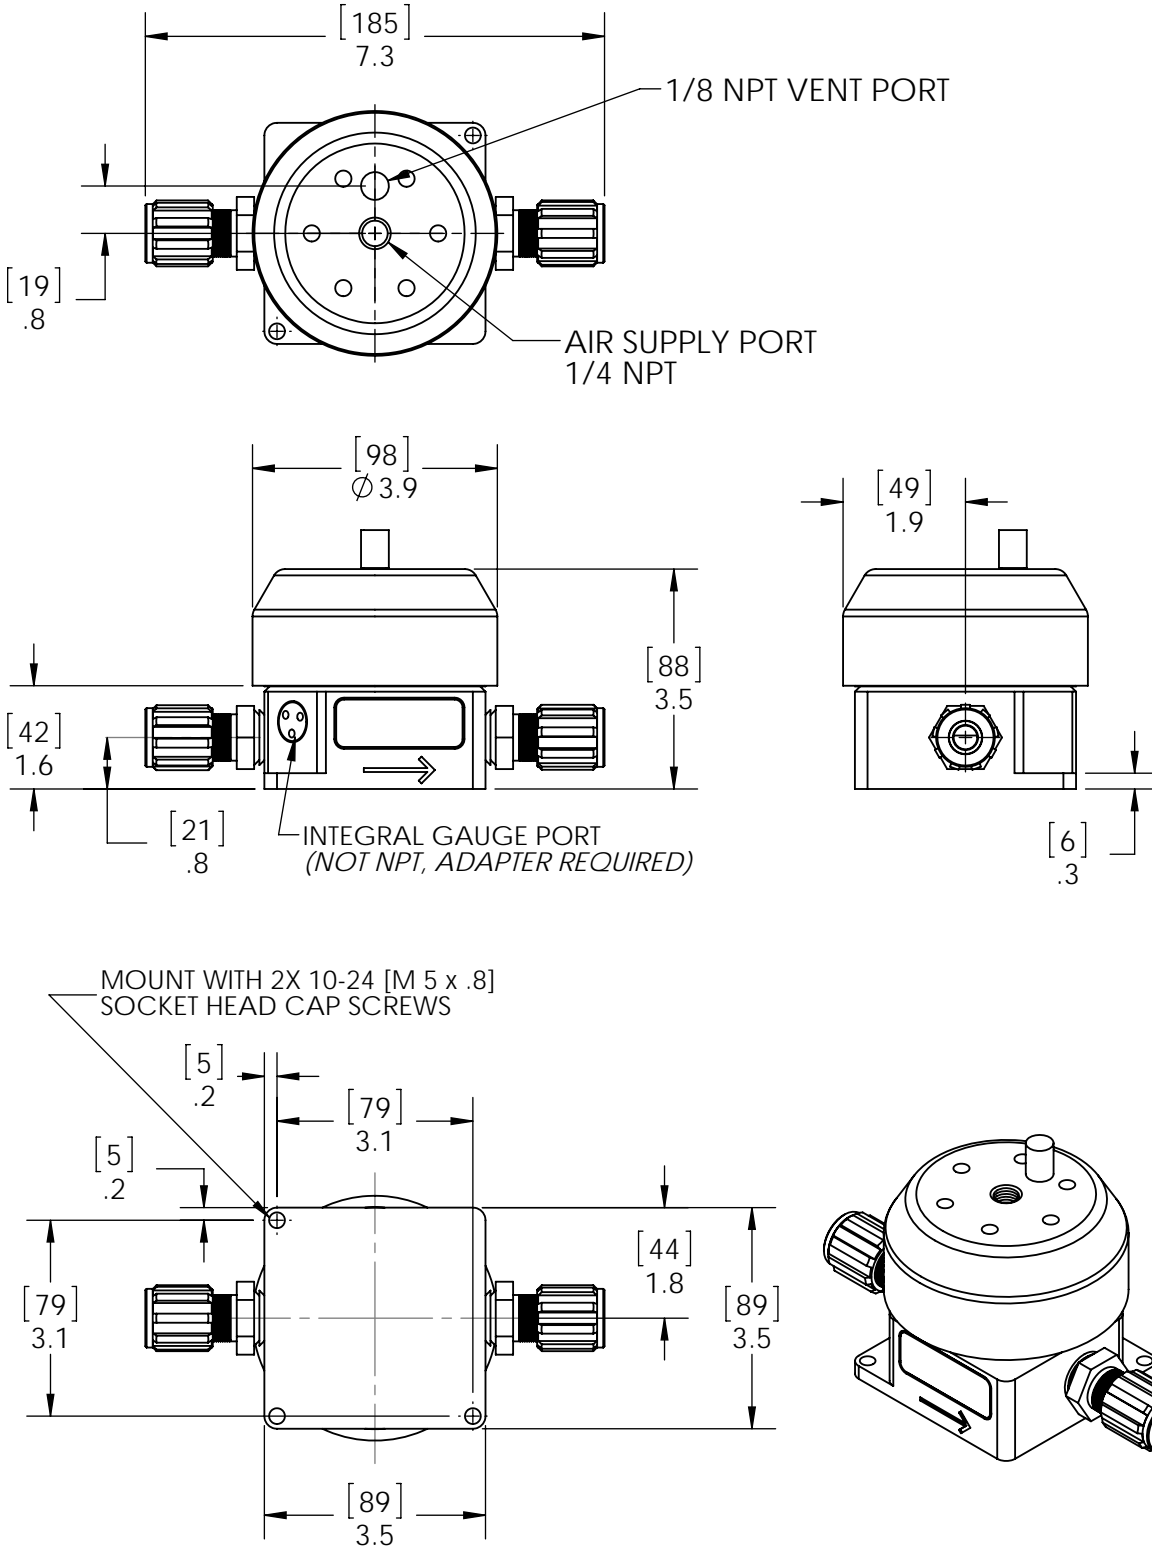

RBA08 Dimensions

Dimensions: [mm] in

<https://wkfluidhandling.com/pressure-regulators/>