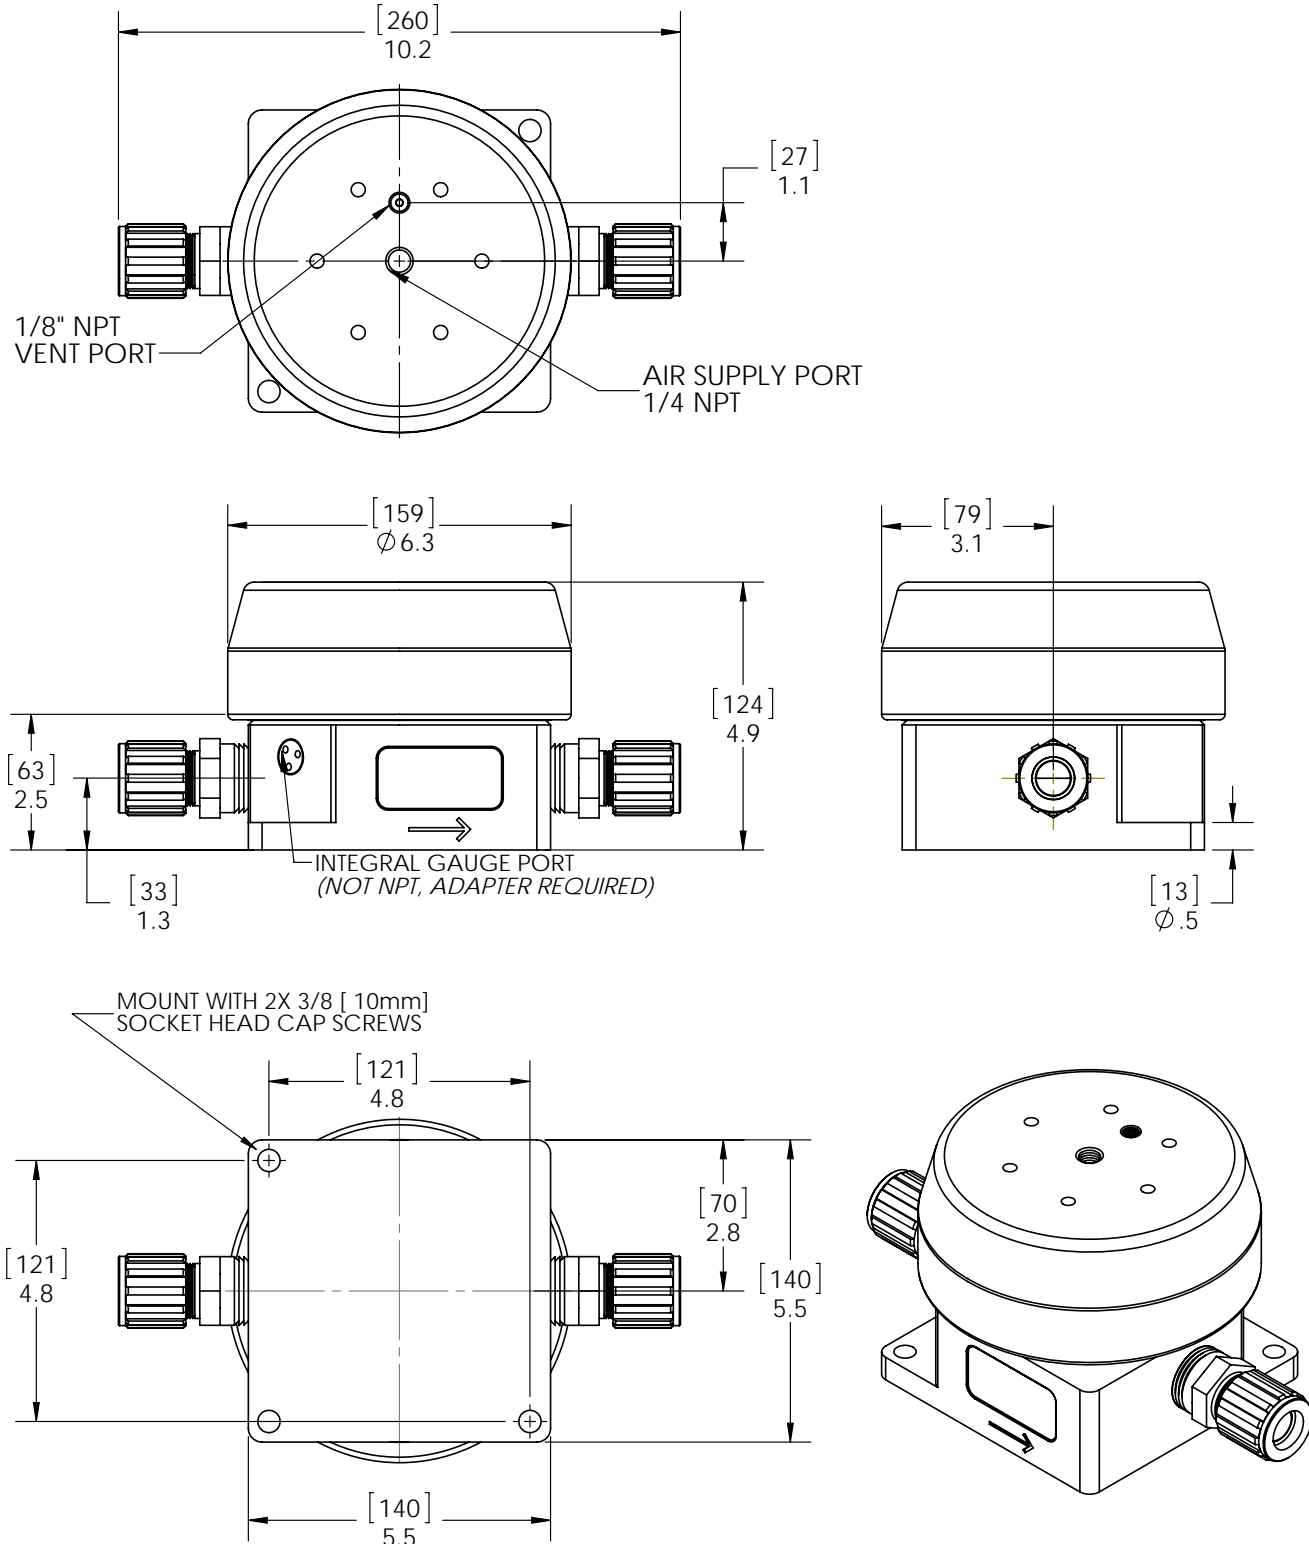

RBA12 Dimensions

Dimensions: [mm] in

<https://wkfluidhandling.com/pressure-regulators/>