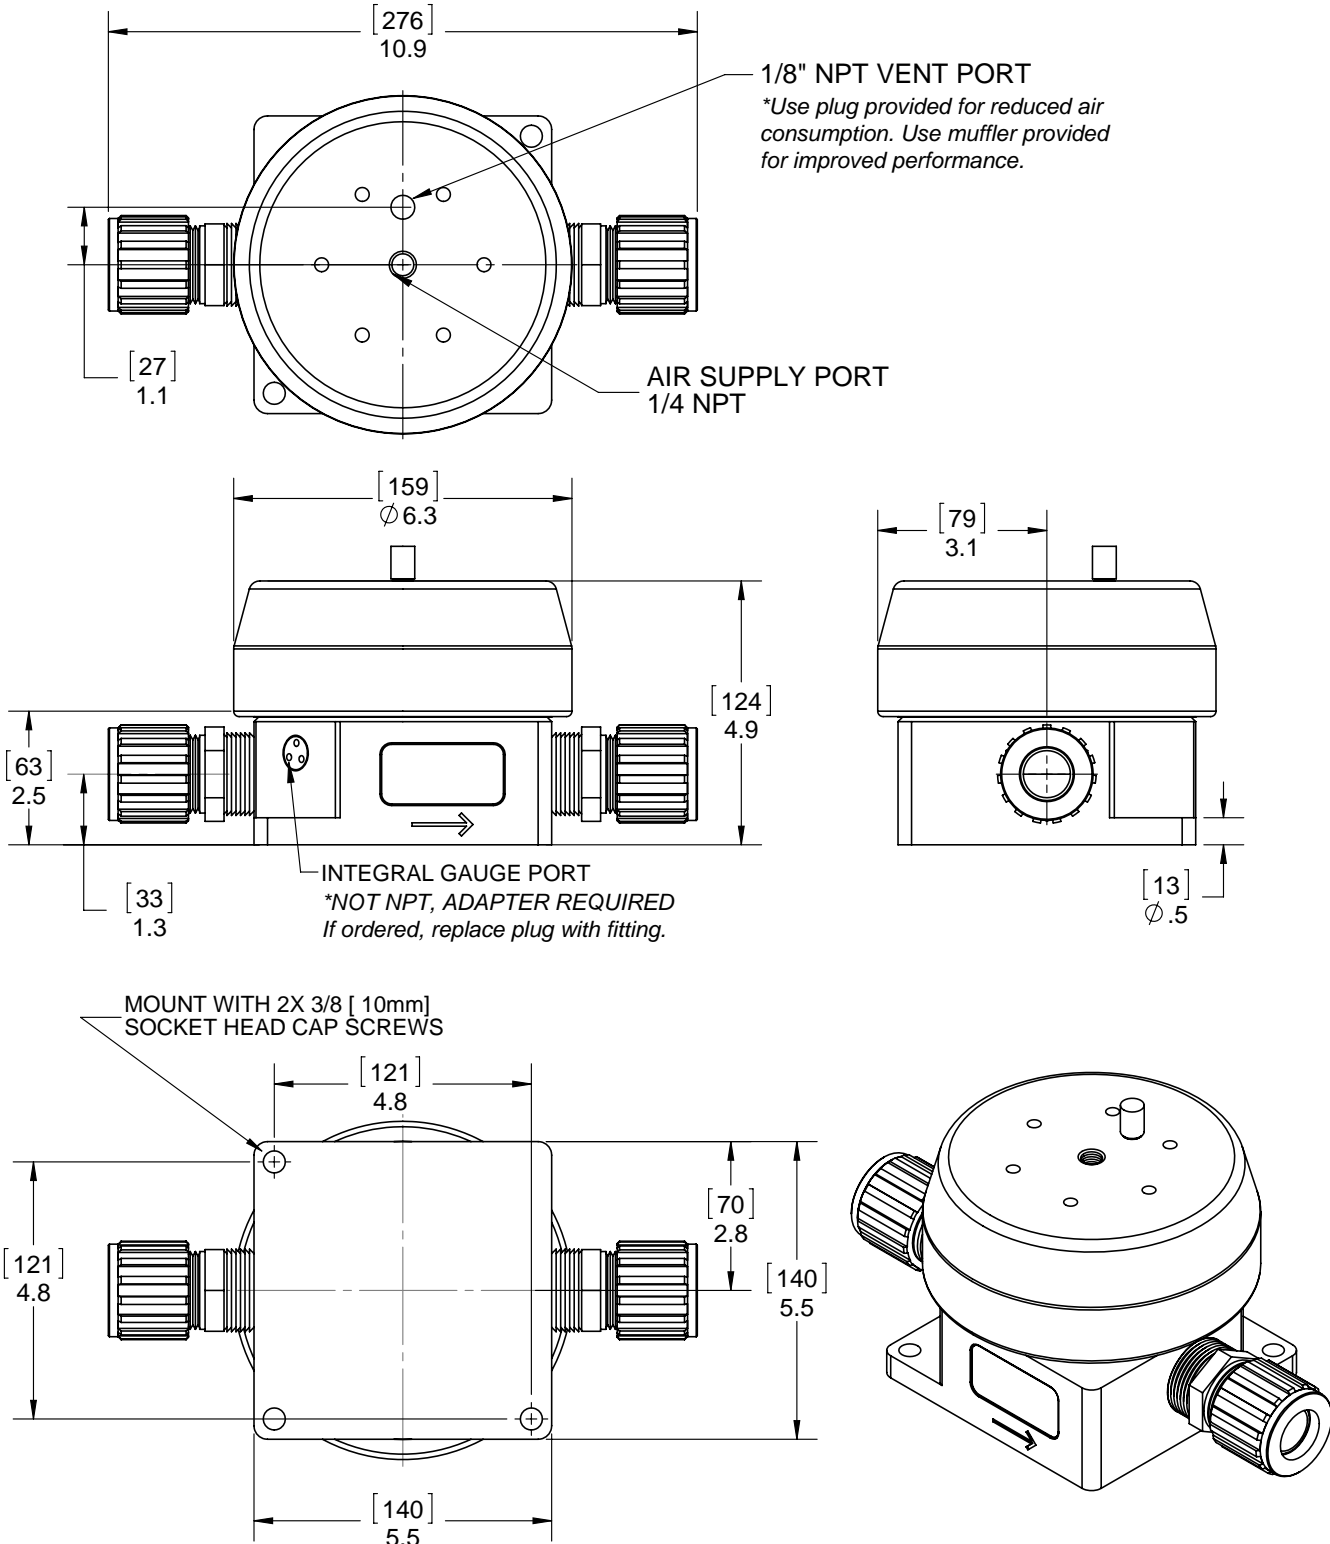

RBA16 Dimensions

Dimensions: [mm] in

<https://wkfluidhandling.com/pressure-regulators/>