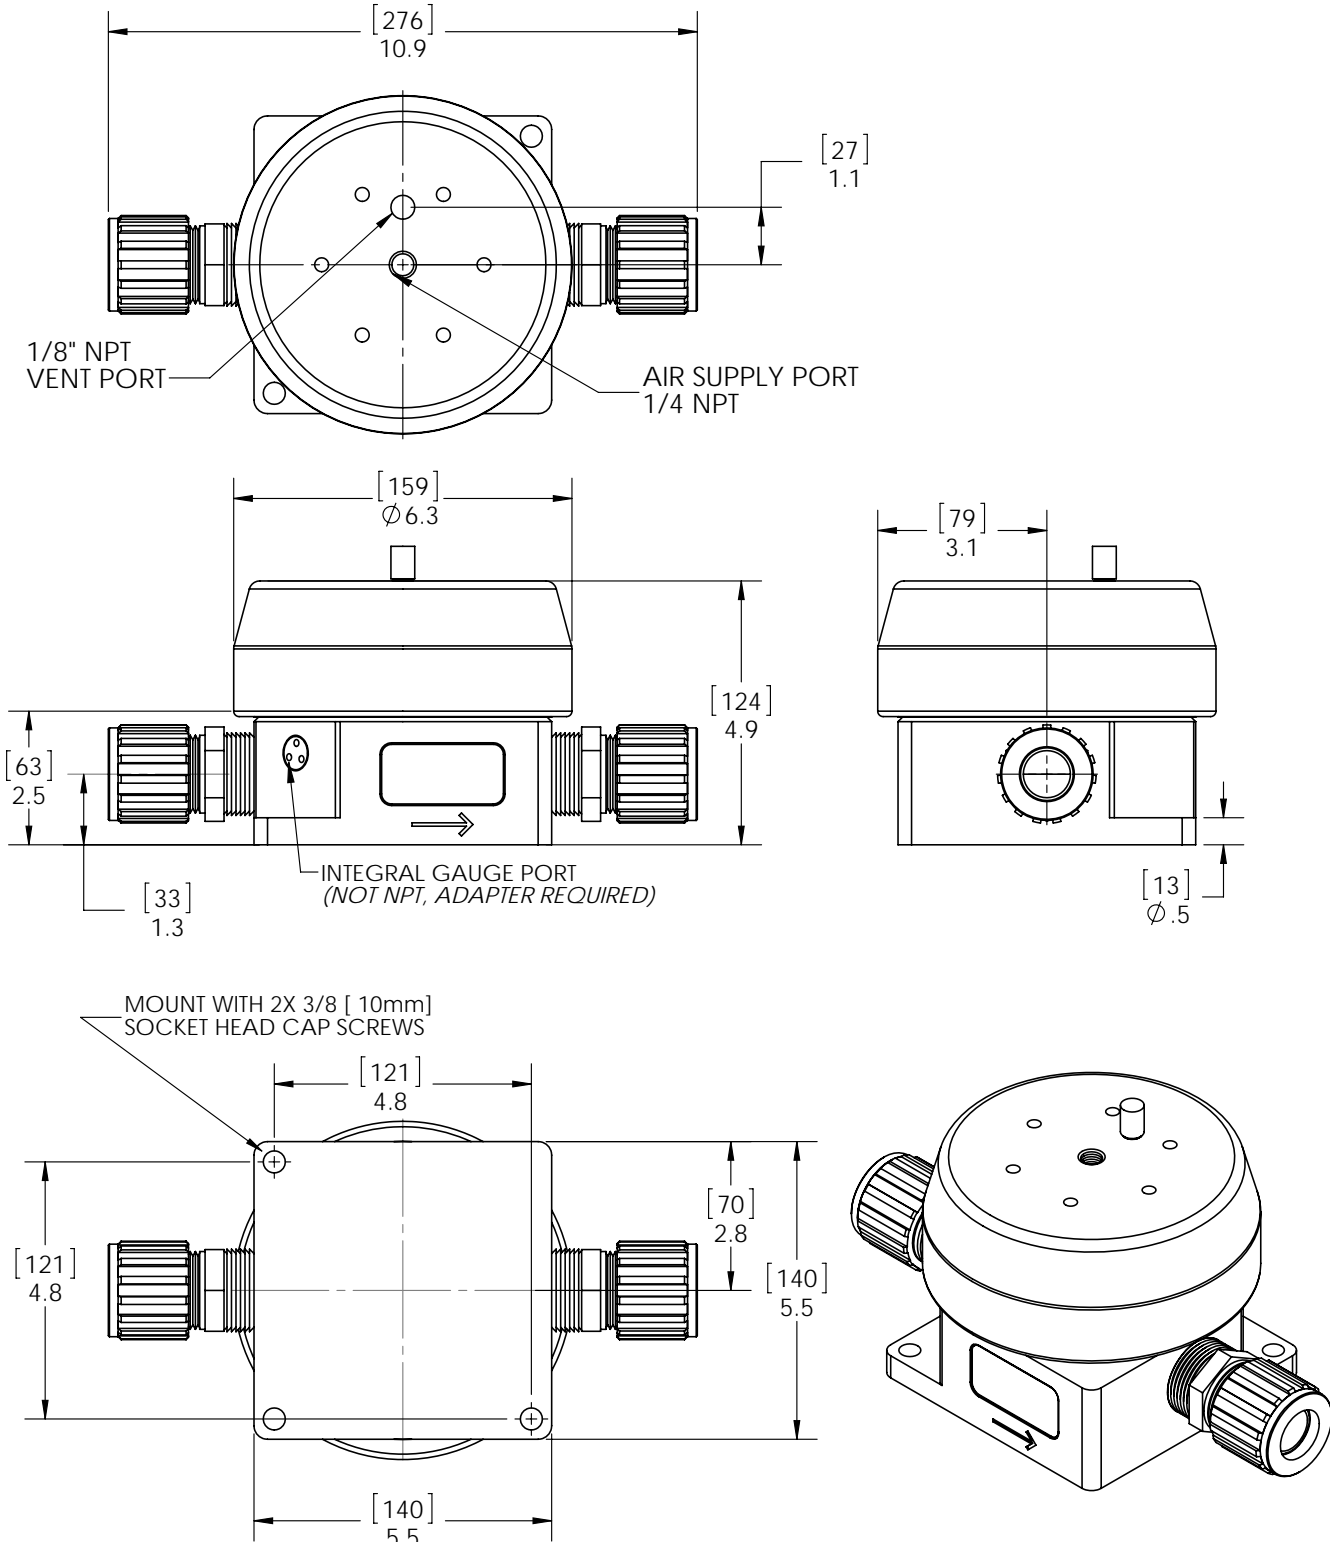

RBA16 Dimensions

Dimensions: [mm] in

<https://wkfluidhandling.com/pressure-regulators/>