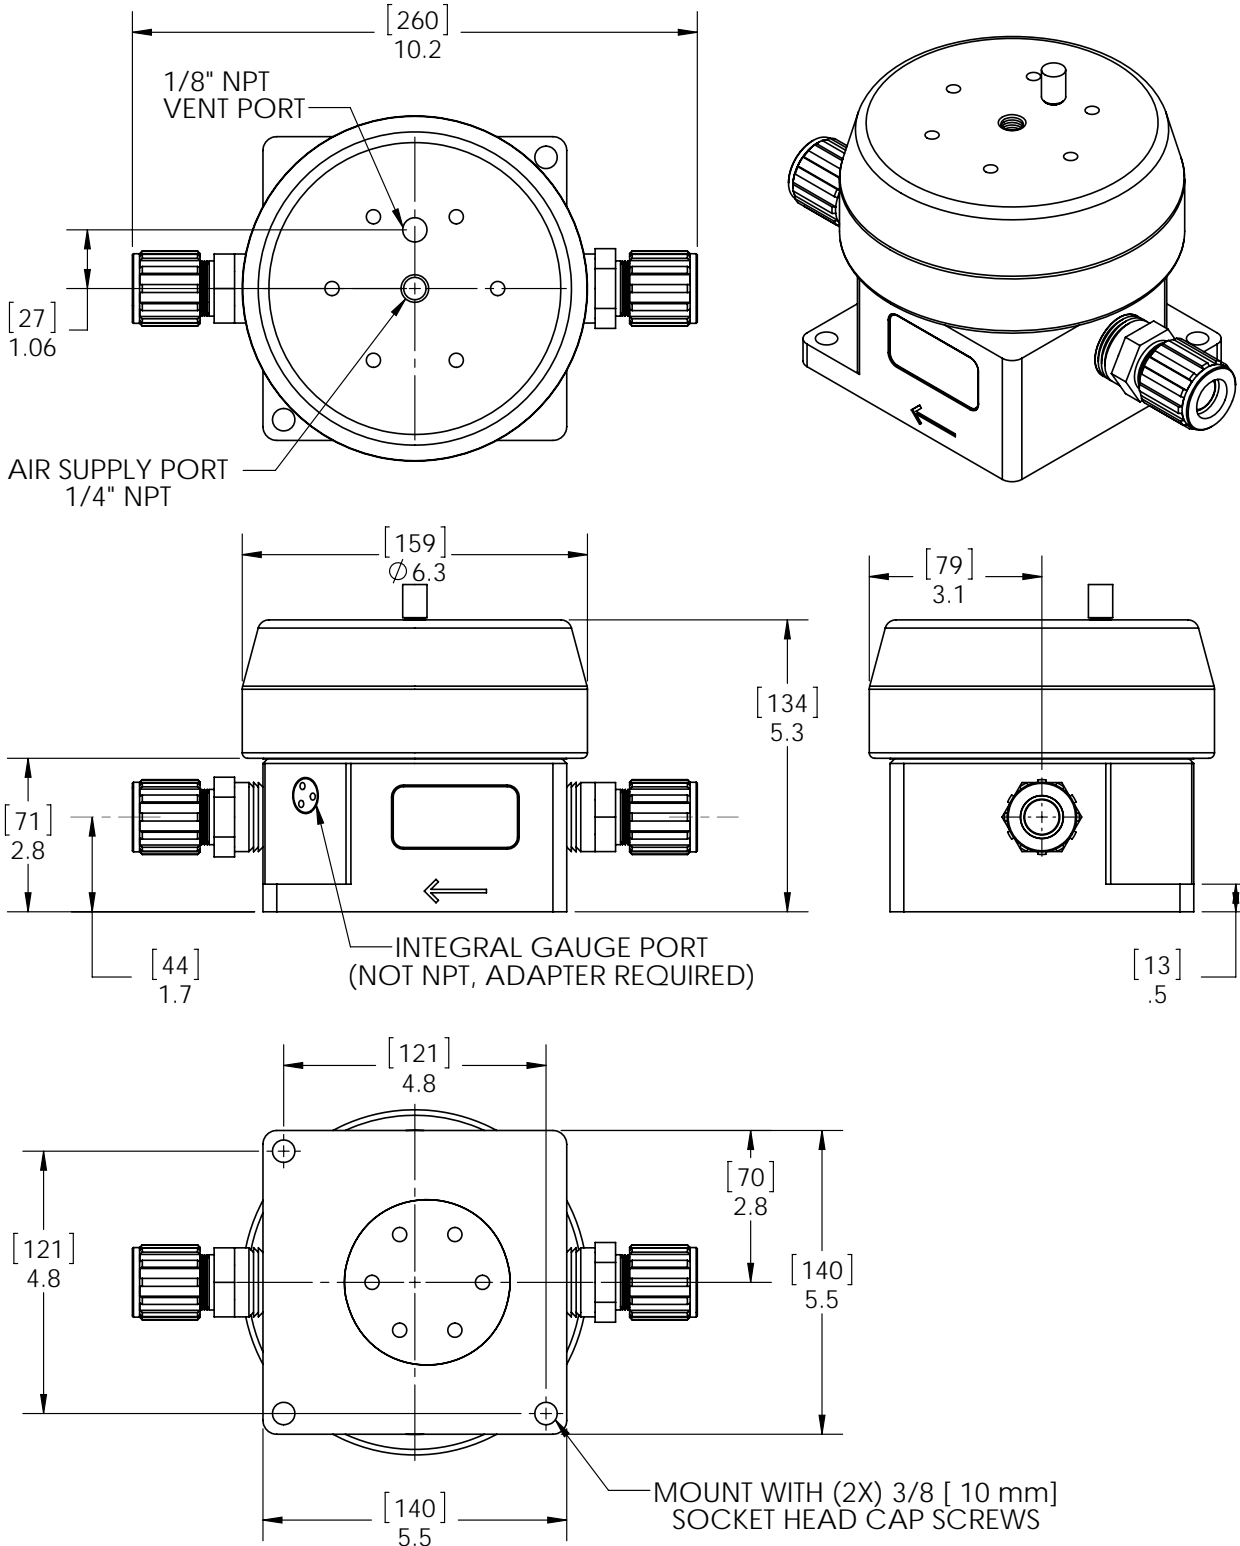

## RFA12 Dimensions

Dimensions: [mm] in

<https://wkfluidhandling.com/pressure-regulators/>