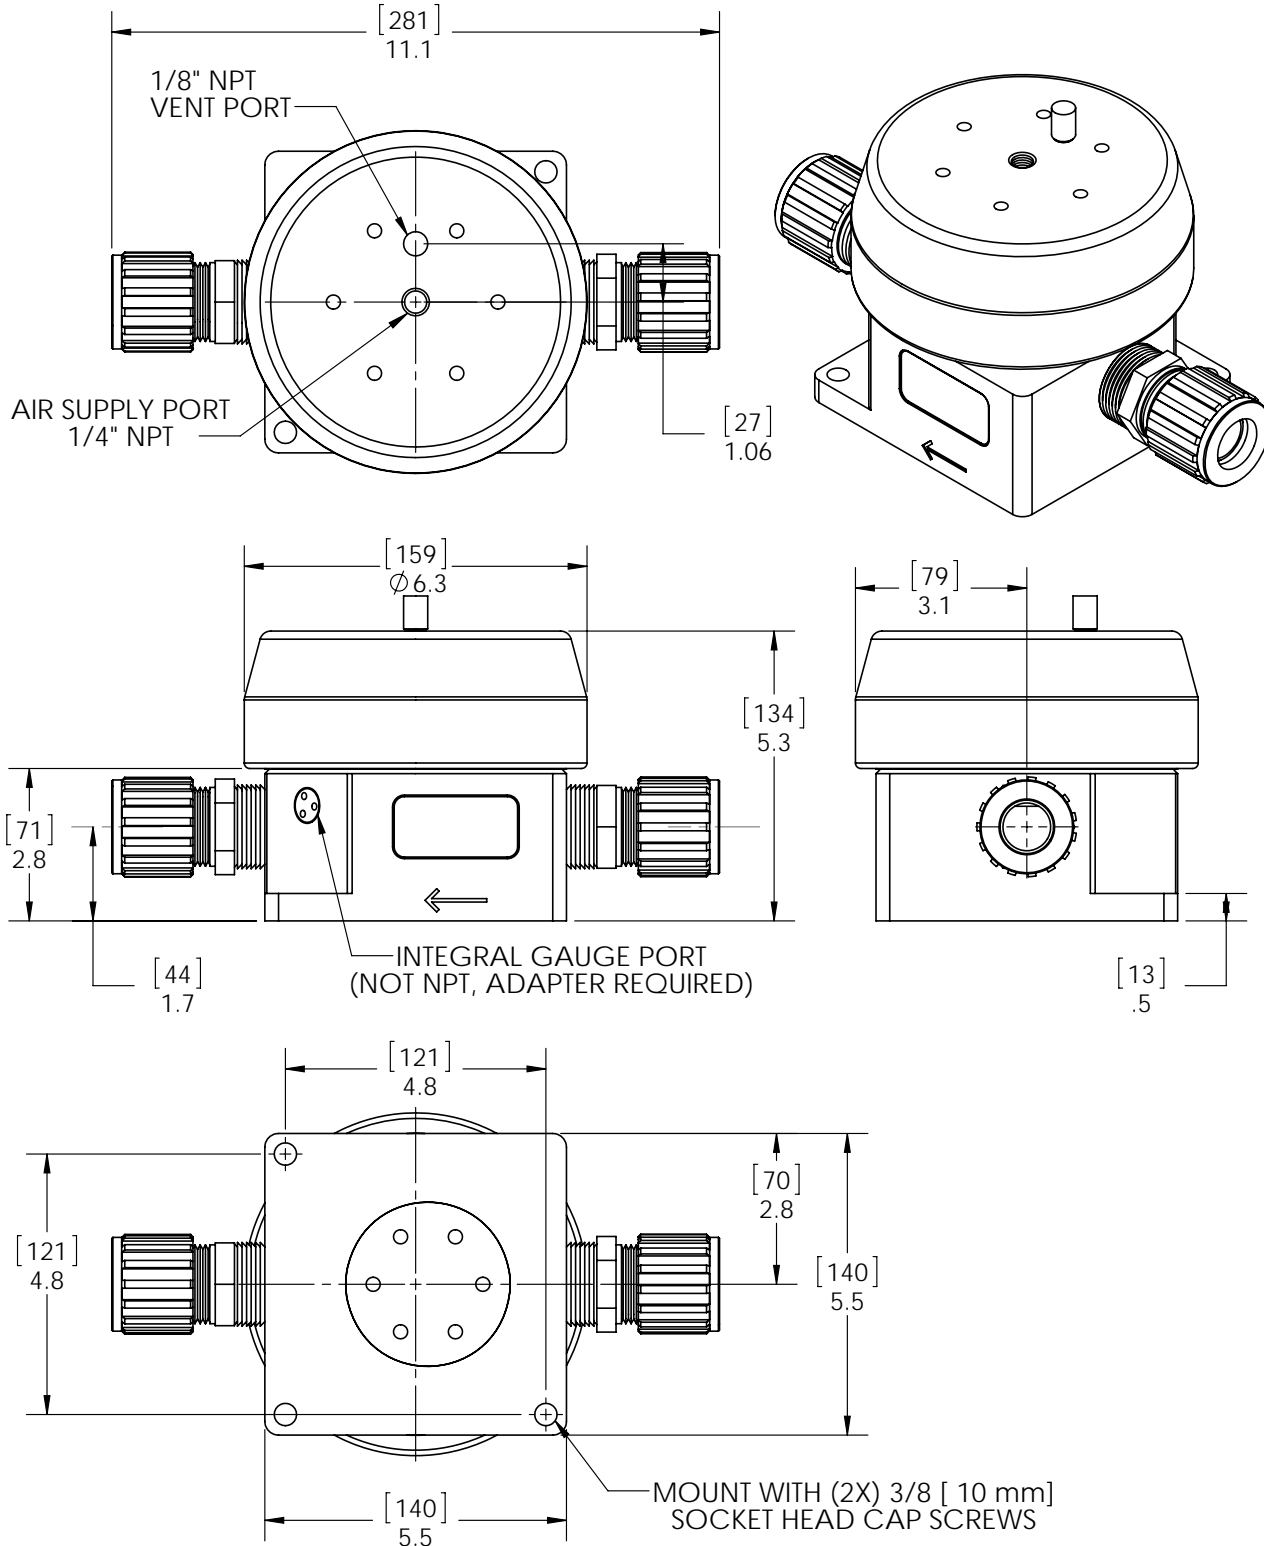

## RFA16 Dimensions

Dimensions: [mm] in

<https://wkfluidhandling.com/pressure-regulators/>