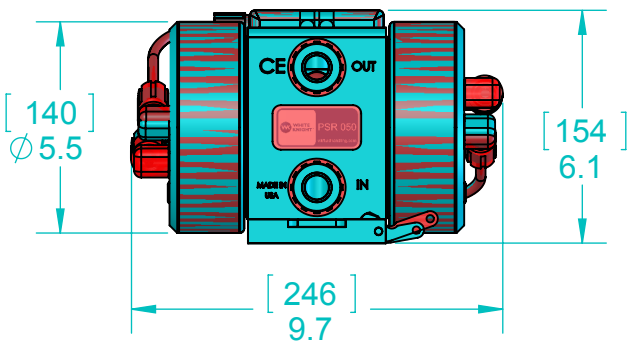

PSR050 IS BLUE
X100 IS RED

BASEPLATE MOUNTING
CONFIGURATION DOES
NOT CHANGE