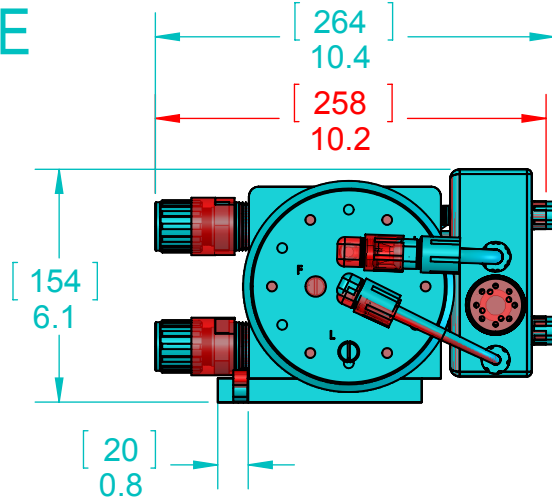

PSR050 IS BLUE
X100 IS RED

BASEPLATE MOUNTING
CONFIGURATION DOES
NOT CHANGE