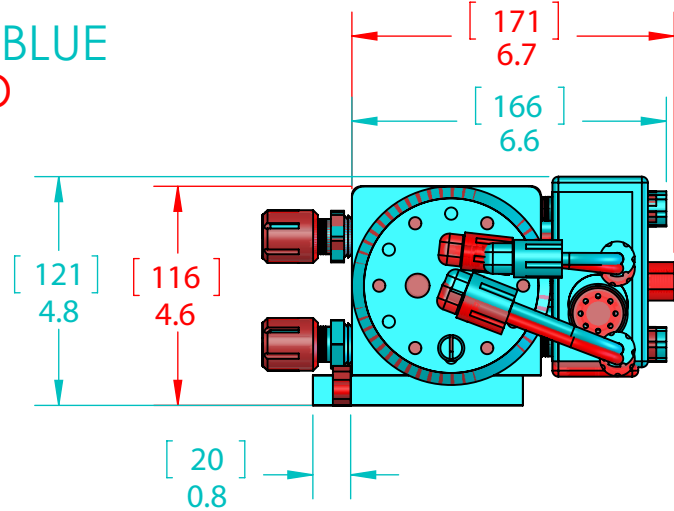

PSR025 IS BLUE
X50 IS RED

BASEPLATE MOUNTING
CONFIGURATION DOES
NOT CHANGE