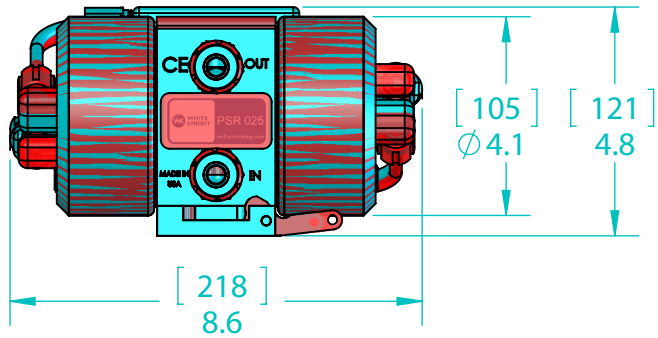

PSR025 IS BLUE
X50 IS RED

BASEPLATE MOUNTING
CONFIGURATION DOES
NOT CHANGE