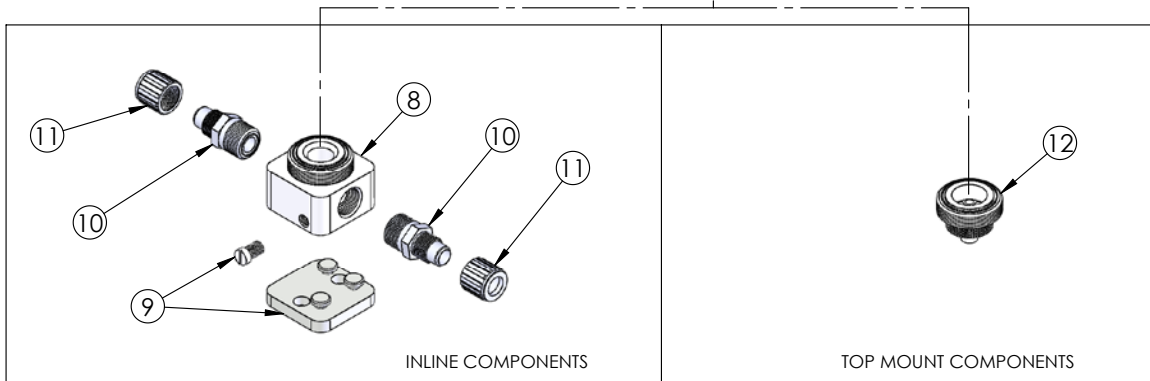

DBA060 Exploded View

DBA060 BILL OF MATERIALS			
ITEM NO.	PART NUMBER	DESCRIPTION	QTY.
1	9400-TE-0002	BODY, DAMPENER	1
2	14300-MP-0033	BELLOWS ASSEMBLY	1
3	2127-EP-0037	HEAD, DBA060	1
4	14860-XX-0001	PD AIR MOTOR ASSEMBLY	1
5	9300-NP-0001	RING, RETAINING	1
6	6560-CE-0005	SPOOL	1
7	6110-PP-0004	MUFFLER	1
8	9100-TE-0009	BASE, INLINE, 060	1
9	14200-NP-0009	BASEPLATE ASSEMBLY	1
10	7200-PF-0006	BODY, FLARETEK®, 3/4"	2
11	7210-PF-0004	NUT, FLARETEK®, 3/4"	2
12	9200-TE-0009	ADAPTER, TOP MOUNT, 060	1