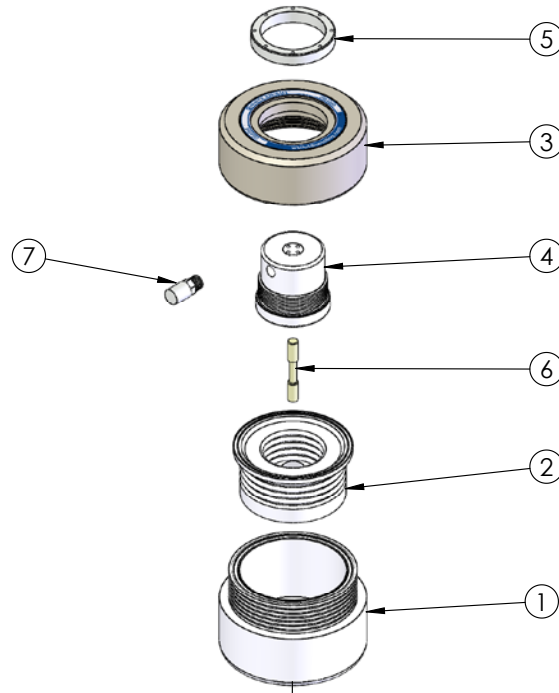

DBA060 Exploded View

DBA060 BILL OF MATERIALS			
ITEM NO.	PART NUMBER	DESCRIPTION	QTY.
1	9400-TE-0002	BODY, DAMPENER	1
2	14300-MP-0033	BELLOWS ASSEMBLY	1
3	2127-EP-0037	HEAD, DBA060	1
4	14860-XX-0001	PD AIR MOTOR ASSEMBLY	1
5	9300-NP-0001	RING, RETAINING	1
6	6560-CE-0005	SPOOL	1
7	6110-PP-0004	MUFFLER	1
8	9100-TE-0009	BASE, INLINE, 060	1
9	14200-NP-0009	BASEPLATE ASSEMBLY	1
10	7200-PF-0006	BODY, FLARETEK®, 3/4"	2
11	7210-PF-0004	NUT, FLARETEK®, 3/4"	2
12	9200-TE-0009	ADAPTER, TOP MOUNT, 060	1