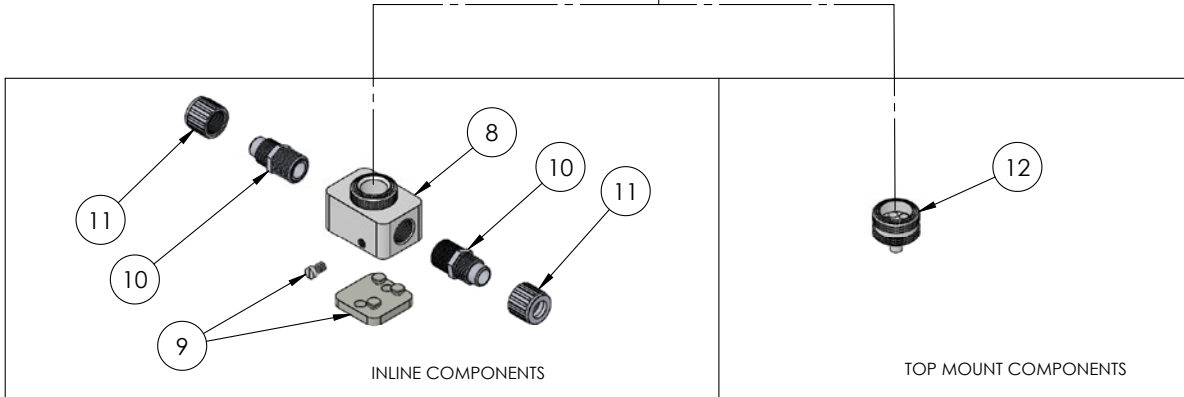

DBA140 Exploded View

DBA140 BILL OF MATERIALS

ITEM NO.	PART NUMBER	DESCRIPTION	QTY.
1	9400-TE-0003	BODY, DAMPENER	1
2	14300-MP-0039	BELLOWS ASSEMBLY	1
3	2127-EP-0038	HEAD, DBA140	1
4	14860-XX-0001	PD AIR MOTOR ASSEMBLY	1
5	9300-NP-0001	RING, RETAINING	1
6	6560-CE-0005	SPOOL	1
7	6110-PP-0004	MUFFLER	1
8	9100-TE-0010	BASE, INLINE, 140	1
9	14200-NP-0009	BASEPLATE ASSEMBLY	1
10	7200-PF-0010	BODY, FLARETEK [®] , 1"	2
11	7210-PF-0005	NUT, FLARETEK [®] , 1"	2
12	9200-TE-0010	ADAPTER, TOP MOUNT, 140	1