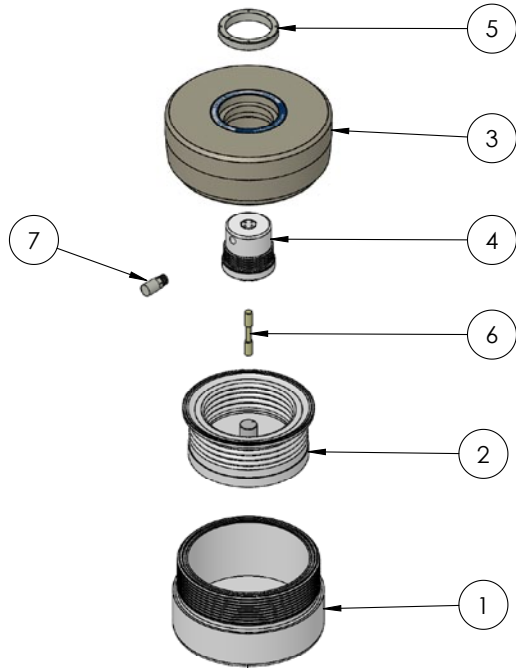

DBA140 Exploded View

DBA140 BILL OF MATERIALS

ITEM NO.	PART NUMBER	DESCRIPTION	QTY.
1	9400-TE-0003	BODY, DAMPENER	1
2	14300-MP-0039	BELLOWS ASSEMBLY	1
3	2127-EP-0038	HEAD, DBA140	1
4	14860-XX-0001	PD AIR MOTOR ASSEMBLY	1
5	9300-NP-0001	RING, RETAINING	1
6	6560-CE-0005	SPOOL	1
7	6110-PP-0004	MUFFLER	1
8	9100-TE-0010	BASE, INLINE, 140	1
9	14200-NP-0009	BASEPLATE ASSEMBLY	1
10	7200-PF-0010	BODY, FLARETEK [®] , 1"	2
11	7210-PF-0005	NUT, FLARETEK [®] , 1"	2
12	9200-TE-0010	ADAPTER, TOP MOUNT, 140	1