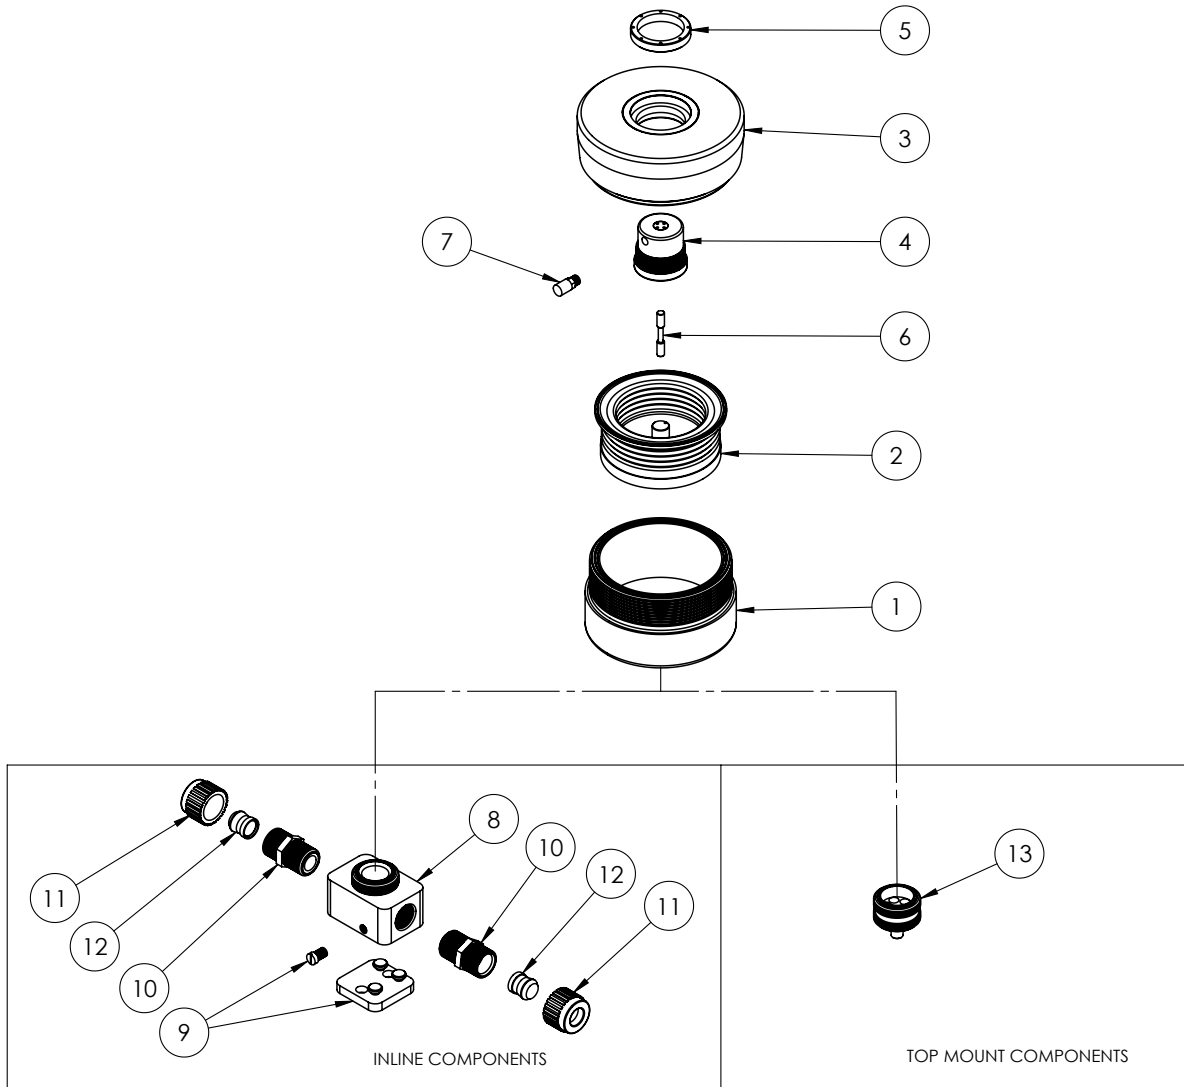

DBH140 Exploded View

DBH140 BILL OF MATERIALS

ITEM NO.	PART NUMBER	DESCRIPTION	QTY.
1	9400-TE-0003	BODY, DAMPENER	1
2	14300-MP-0039	BELLOWS ASSEMBLY	1
3	2127-TE-0062	HEAD, DBH140	1
4	14860-XX-0001	PD AIR MOTOR ASSEMBLY	1
5	9300-TE-0006	RING, RETAINING	1
6	6560-CE-0005	SPOOL	1
7	6110-PP-0004	MUFFLER	1
8	9100-TE-0010	BASE, INLINE, 140	1
9	14200-NP-0009	BASEPLATE ASSEMBLY	1
10	7400-TE-0007	FITTING S-300 [®] BODY 1" 140	2
11	7400-PF-0007	NUT S-300 [®] 1"	2
12	7400-PF-0003	INSERT S-300 [®] 1"	2
13	9200-TE-0010	ADAPTER, TOP MOUNT, 140	1

<https://wkfluidhandling.com/dbh-series/>