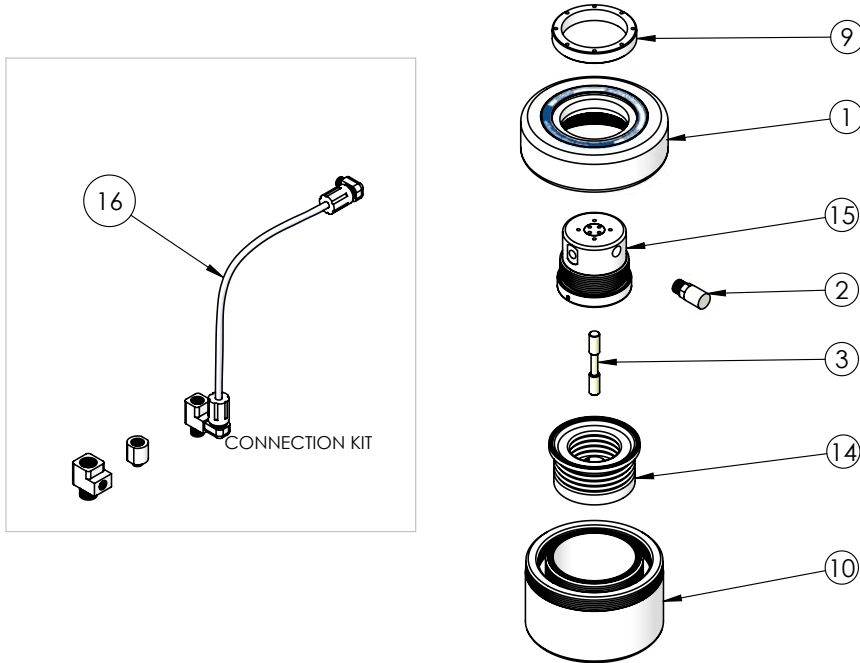

## DBU030 Exploded View

### DBU030 BILL OF MATERIALS

ITEM NO.	PART NUMBER	DESCRIPTION	QTY.
1	2127-TE-0071	HEAD DBU030	1
2	6110-PP-0004	MUFFLER	1
3	6560-CE-0005	SPOOL	1
4	7400-PF-0001	INSERT, S-300°, 1/2"	2
5	7400-PF-0005	NUT, S-300°, 1/2"	2
6	7400-TE-0001	BODY, S-300°, 1/2"	2
7	9100-TE-0008	BASE, INLINE, 030	1
8	9200-TE-0011	ADAPTER, TOP MOUNT, 030	1
9	9300-TE-0006	RING, RETAINING	1
10	9400-TE-0004	BODY, DAMPENER	1
11	9500-NP-0004	DUST COVER / TOOL	1
12	12100-PV-0041	ADAPTER, TORQUE WRENCH, DAMPENER	1
13	14200-NP-0009	BASEPLATE ASSEMBLY	1
14	14300-MP-0032	BELLOWS ASSEMBLY	1
15	14860-XX-0002	PD AIR MOTOR ASSEMBLY (H & U series)	1
16	14870-TE-0001	KIT, CONNECTION, PULSE DAMPENER	1