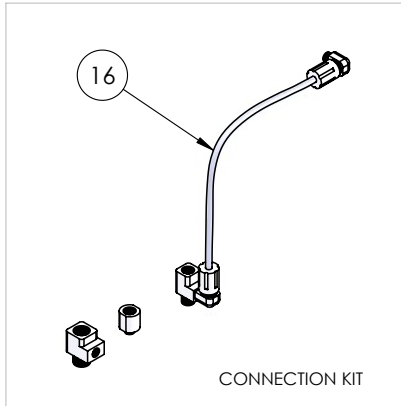

## DBU060 Exploded View

### DBU060 BILL OF MATERIALS

ITEM NO.	PART NUMBER	DESCRIPTION	QTY.
1	2127-TE-0072	HEAD, DBU060	1
2	6110-PP-0004	MUFFLER	1
3	6560-CE-0005	SPOOL	1
4	7400-PF-0002	INSERT, S-300°	2
5	7400-PF-0006	NUT, S-300°, 3/4"	2
6	7400-TE-0004	BODY, S-300°, 3/4"	2
7	9100-TE-0009	BASE, INLINE, 060	1
8	9200-TE-0012	ADAPTER, TOP MOUNT, 060, U	1
9	9300-TE-0006	RING, RETAINING	1
10	9400-TE-0005	BODY, DAMPENER	1
11	9500-NP-0005	DUST COVER / TOOL	1
12	12100-PV-0041	ADAPTER, TORQUE WRENCH, DAMPENER	1
13	14200-NP-0009	BASEPLATE ASSEMBLY	1
14	14300-MP-0033	BELLOWS ASSEMBLY	1
15	14860-XX-0002	PD AIR MOTOR ASSEMBLY (H & U series)	1
16	14870-TE-0001	KIT, CONNECTION, PULSE DAMPENER	1