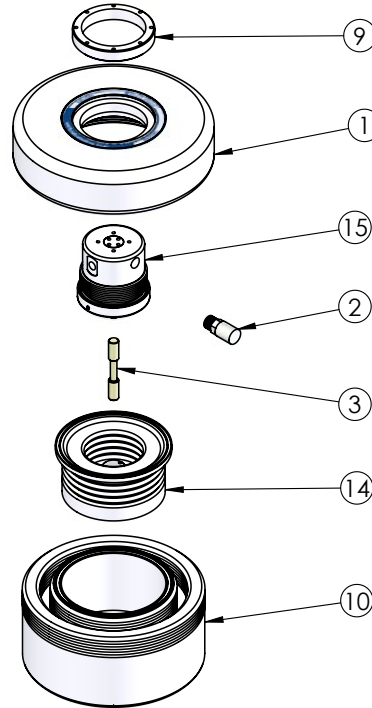

## DBU060 Exploded View

### DBU060 BILL OF MATERIALS

ITEM NO.	PART NUMBER	DESCRIPTION	QTY.
1	2127-TE-0072	HEAD, DBU060	1
2	6110-PP-0004	MUFFLER	1
3	6560-CE-0005	SPOOL	1
4	7400-PF-0002	INSERT, S-300°	2
5	7400-PF-0006	NUT, S-300°, 3/4"	2
6	7400-TE-0004	BODY, S-300°, 3/4"	2
7	9100-TE-0009	BASE, INLINE, 060	1
8	9200-TE-0012	ADAPTER, TOP MOUNT, 060, U	1
9	9300-TE-0006	RING, RETAINING	1
10	9400-TE-0005	BODY, DAMPENER	1
11	9500-NP-0005	DUST COVER / TOOL	1
12	12100-PV-0041	ADAPTER, TORQUE WRENCH, DAMPENER	1
13	14200-NP-0009	BASEPLATE ASSEMBLY	1
14	14300-MP-0033	BELLOWS ASSEMBLY	1
15	14860-XX-0002	PD AIR MOTOR ASSEMBLY (H & U series)	1
16	14870-TE-0001	KIT, CONNECTION, PULSE DAMPENER	1