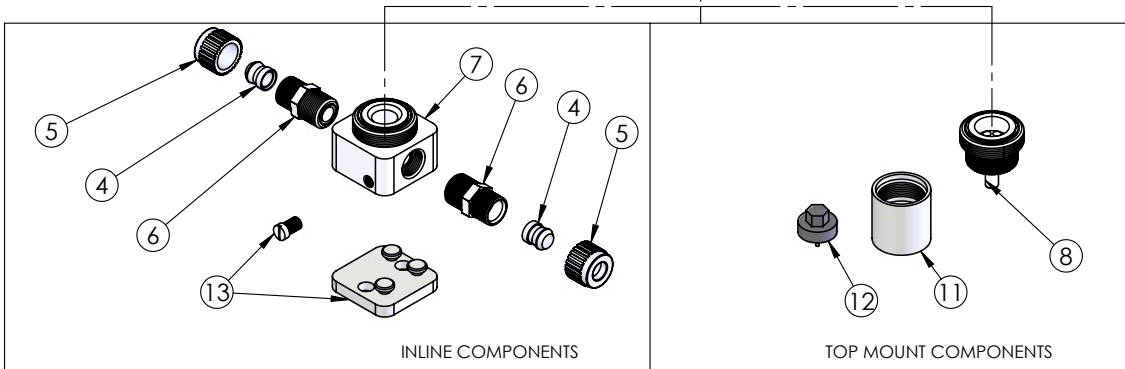

### DBU060 BILL OF MATERIALS

ITEM NO.	PART NUMBER	DESCRIPTION	QTY.
1	2127-TE-0072	HEAD, DBU060	1
2	6110-PP-0004	MUFFLER	1
3	6560-CE-0005	SPOOL	1
4	7400-PF-0002	INSERT, S-300°	2
5	7400-PF-0006	NUT, S-300°, 3/4"	2
6	7400-TE-0004	BODY, S-300°, 3/4"	2
7	9100-TE-0009	BASE, INLINE, 060	1
8	9200-TE-0012	ADAPTER, TOP MOUNT, 060, U	1
9	9300-TE-0006	RING, RETAINING	1
10	9400-TE-0005	BODY, DAMPENER	1
11	9500-NP-0005	DUST COVER / TOOL	1
12	12100-PV-0041	ADAPTER, TORQUE WRENCH, DAMPENER	1
13	14200-NP-0009	BASEPLATE ASSEMBLY	1
14	14300-MP-0033	BELLOWS ASSEMBLY	1
15	14860-XX-0002	PD AIR MOTOR ASSEMBLY (H & U series)	1
16	14870-TE-0001	KIT, CONNECTION, PULSE DAMPENER	1