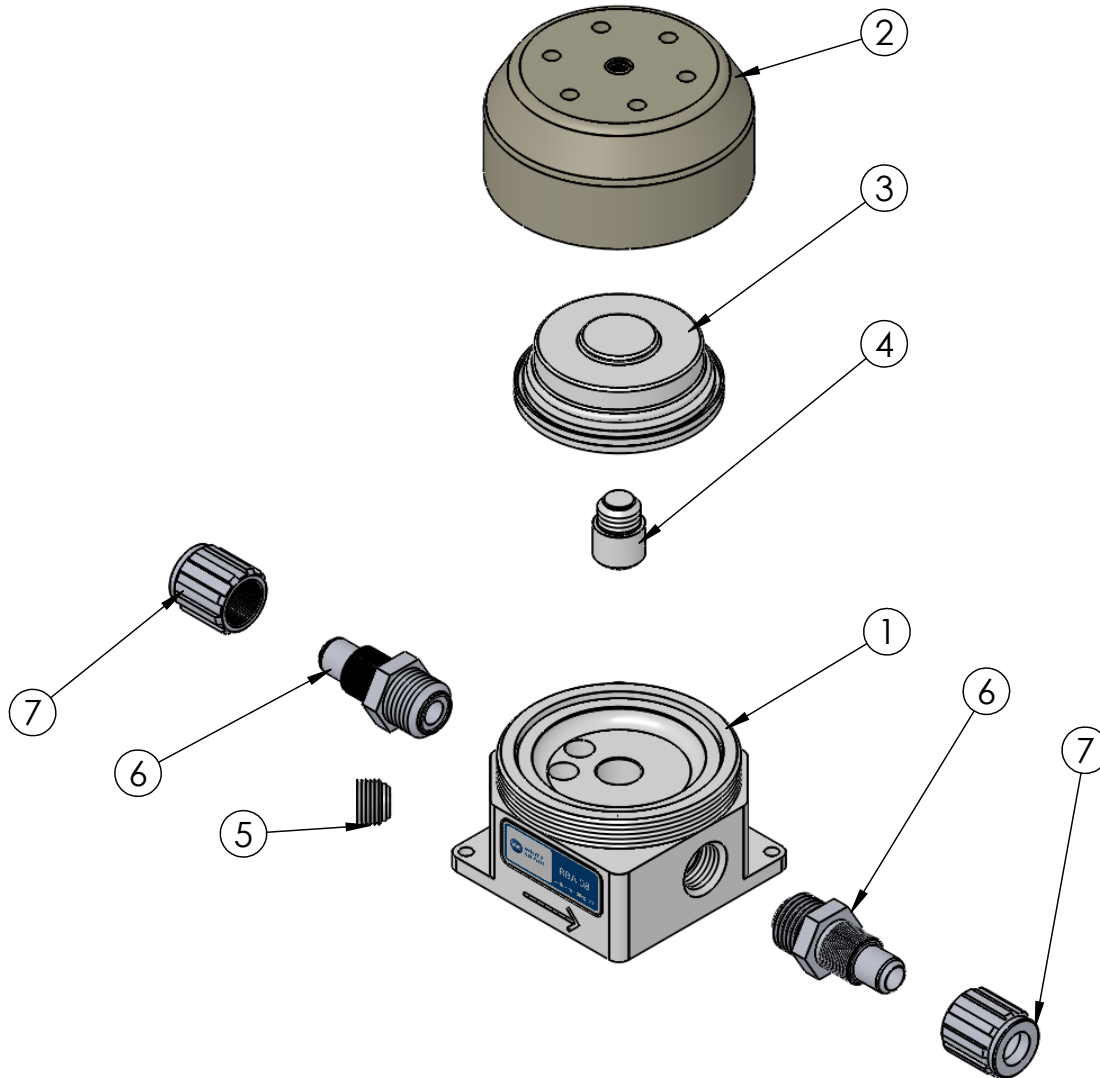

RBA08 Exploded View

ITEM NO.	PART NUMBER	DESCRIPTION	QTY.
1	1150-TE-0003	Body, RBA-08	1
2	2150-EP-0003	HEAD, REGULATOR 08	1
3	3130-MP-0038	BELLOWS, REGULATOR, 08	1
4	4143-TE-0003	POPPET, RBA 08	1
5	7130-TE-0006	PLUG, FLUID PORT, 04 WK	1
6	7200-PF-0003	BODY, FLARETEK [®] , 1/2"	2
7	7210-PF-0003	NUT, FLARETEK [®] , 1/2"	2