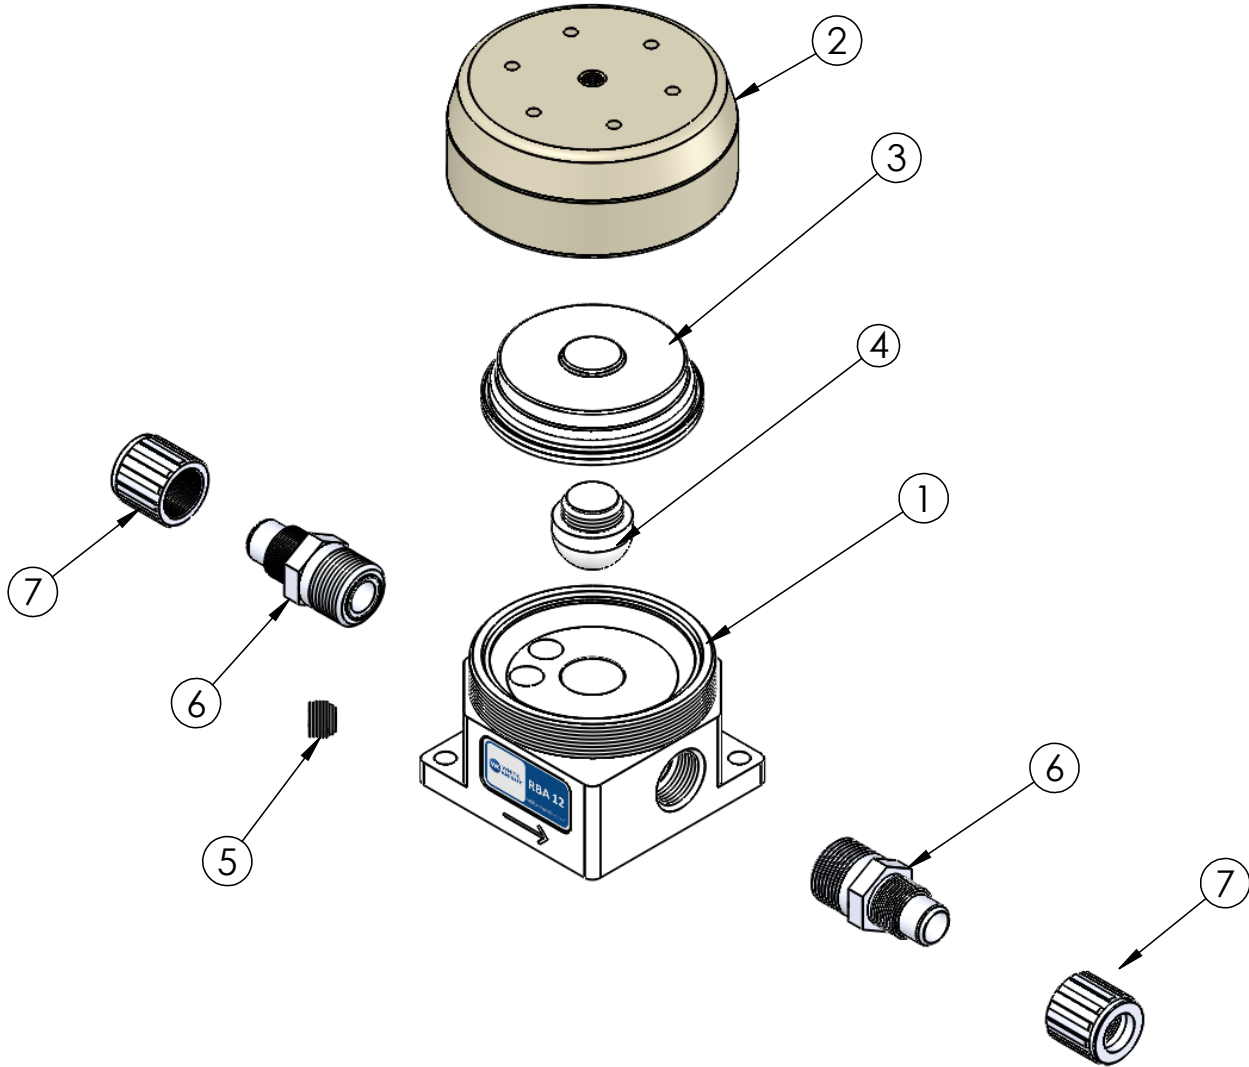

RBA12 Exploded View

ITEM NO.	PART NUMBER	DESCRIPTION	QTY.
1	1150-TE-0002	Body, RBA 12	1
2	2150-EP-0001	HEAD, REGULATOR 12	1
3	3130-MP-0035	BELLOWS, REGULATOR 12	1
4	4143-TE-0002	POPPET, RBA 12	1
5	7130-TE-0006	PLUG, FLUID PORT, 04 WK	1
6	7200-PF-0006	BODY, FLARETEK [®] , 3/4"	2
7	7210-PF-0004	NUT, FLARETEK [®] , 3/4"	2