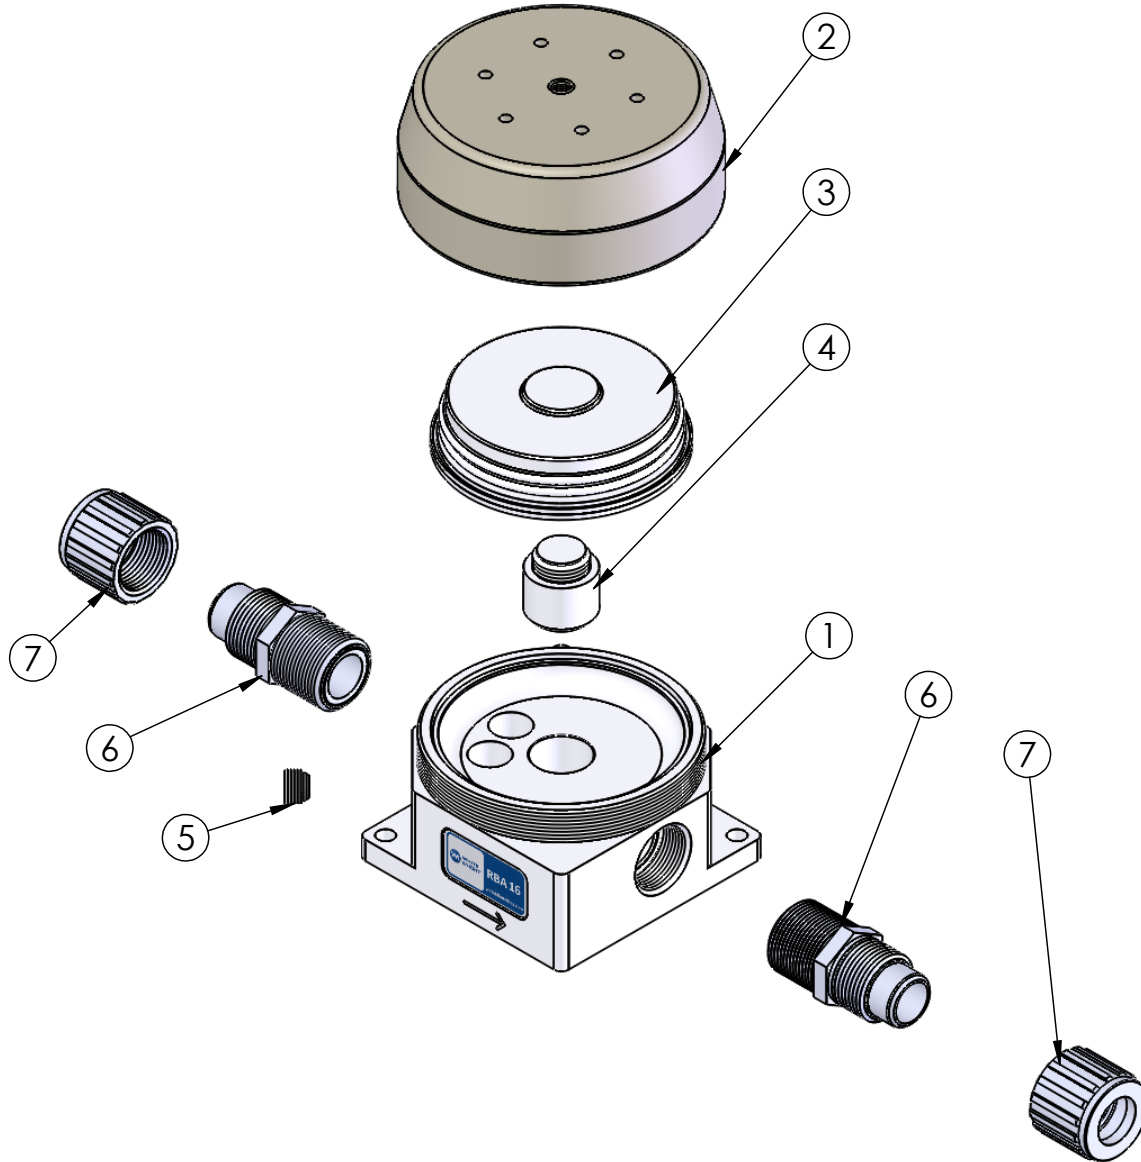

RBA16 Exploded View

ITEM NO.	PART NUMBER	DESCRIPTION	QTY.
1	1150-TE-0001	Body, RBA-16	1
2	2150-EP-0002	HEAD, REGULATOR-16	1
3	3130-MP-0037	BELLOWS, REGULATOR-16	1
4	4143-TE-0001	POPPET, RBA-16	1
5	7130-TE-0006	PLUG, FLUID PORT, 04 WK	1
6	7200-PF-0010	BODY, FLARETEK [®] , 1"	2
7	7210-PF-0005	NUT, FLARETEK [®] , 1"	2