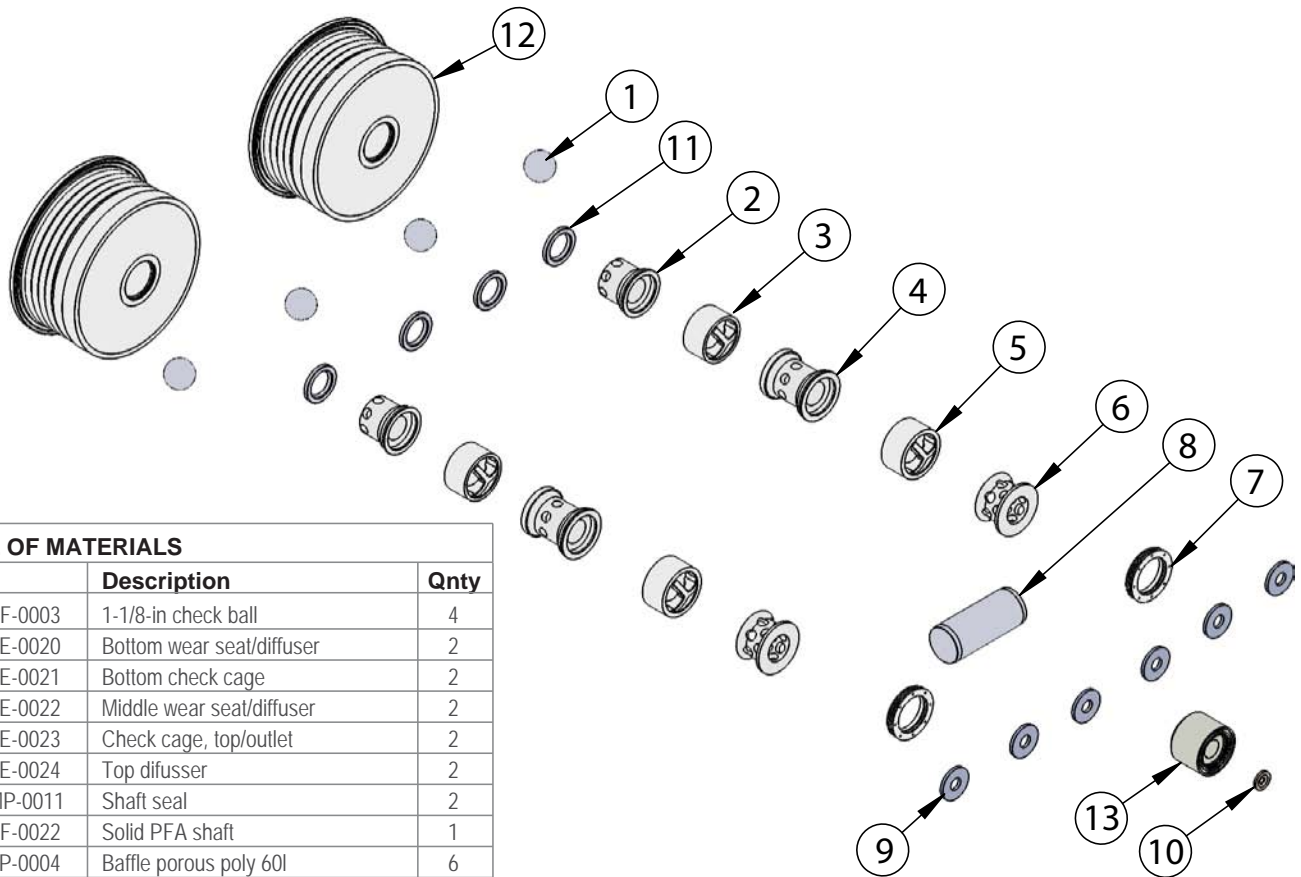

RBPA140-1 Rebuild Kit

Rebuild kit for PA140 pump is RBPA140-1. To request rebuilds by White Knight, use RBPA140-5. Contact White Knight for details. Pump rebuilds require tool kit: 12200-XX-0021 (Legacy# PA140-170).

PA140 BILL OF MATERIALS			
Item	Part	Description	Qty
1	4100-PF-0003	1-1/8-in check ball	4
2	4137-TE-0020	Bottom wear seat/diffuser	2
3	4137-TE-0021	Bottom check cage	2
4	4137-TE-0022	Middle wear seat/diffuser	2
5	4137-TE-0023	Check cage, top/outlet	2
6	4137-TE-0024	Top difusser	2
7	5143-MP-0011	Shaft seal	2
8	5144-PF-0022	Solid PFA shaft	1
9	6140-FP-0004	Baffle porous poly 60l	6
10	6570-PK-0006	Shuttle spool bumper	1
11	10050-PF-0002	D-ring	4
12	14300-MP-0028	Shift bellows assembly	2
13	14440-XX-0001	Magnet detent shuttle cap assembly	1