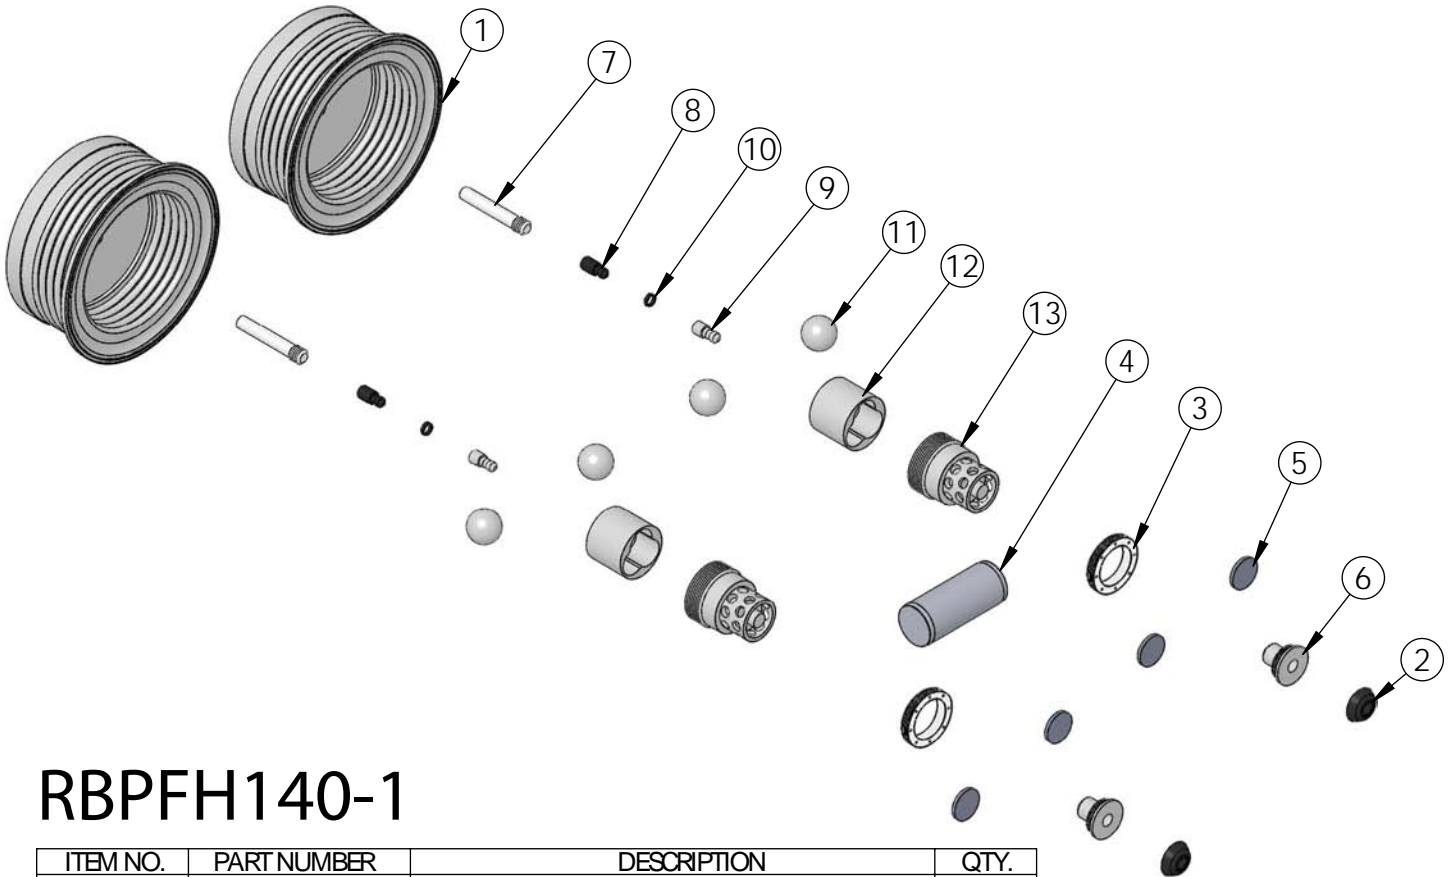

RBPFFH140-1 Rebuild Kit

Rebuild kit for PFH140 pump is RBPFFH140-1. To request rebuilds by White Knight, use RBPFFH140-5. Contact White Knight for details. Pump rebuilds require tool kit: 12200-XX-0024 (Legacy# PFH140-170).

RBPFFH140-1

ITEM NO.	PART NUMBER	DESCRIPTION	QTY.
1	3130-MP-0029	BELLOWSA,H, & U, 140L (.075)	2
2	3200-VI-0002	DIAPHRAGM, Ø 1.190	2
3	5143-MP-0011	SEAL, SHAFT, 140L	2
4	5144-PF-0022	SHAFT, SOLID, PFA, 140L	1
5	6140-FP-0001	BAFFLE, 1.100"	4
6	6150-UH-0002	SEAT, QEA	2
7	8140-TE-0006	STEM, STROKE DETECT TARGET, 140L	2
8	8150-BP-0001	EXTENSION, TARGET, UNIVERSAL	2
9	8150-TE-0005	EXTENSION, TARGET, .145	2
10	8160-BP-0005	BLANK, TARGET, .145	2
11	4100-MP-0003	CHECKBALL- 1-1/8"	4
12	4135-MP-0004	BOTTOM CHECK SEAT-120/140L HIGH FLOW	2
13	4142-MP-0003	TOP CHECK SEAT-30GPM HIGH FLOW	2