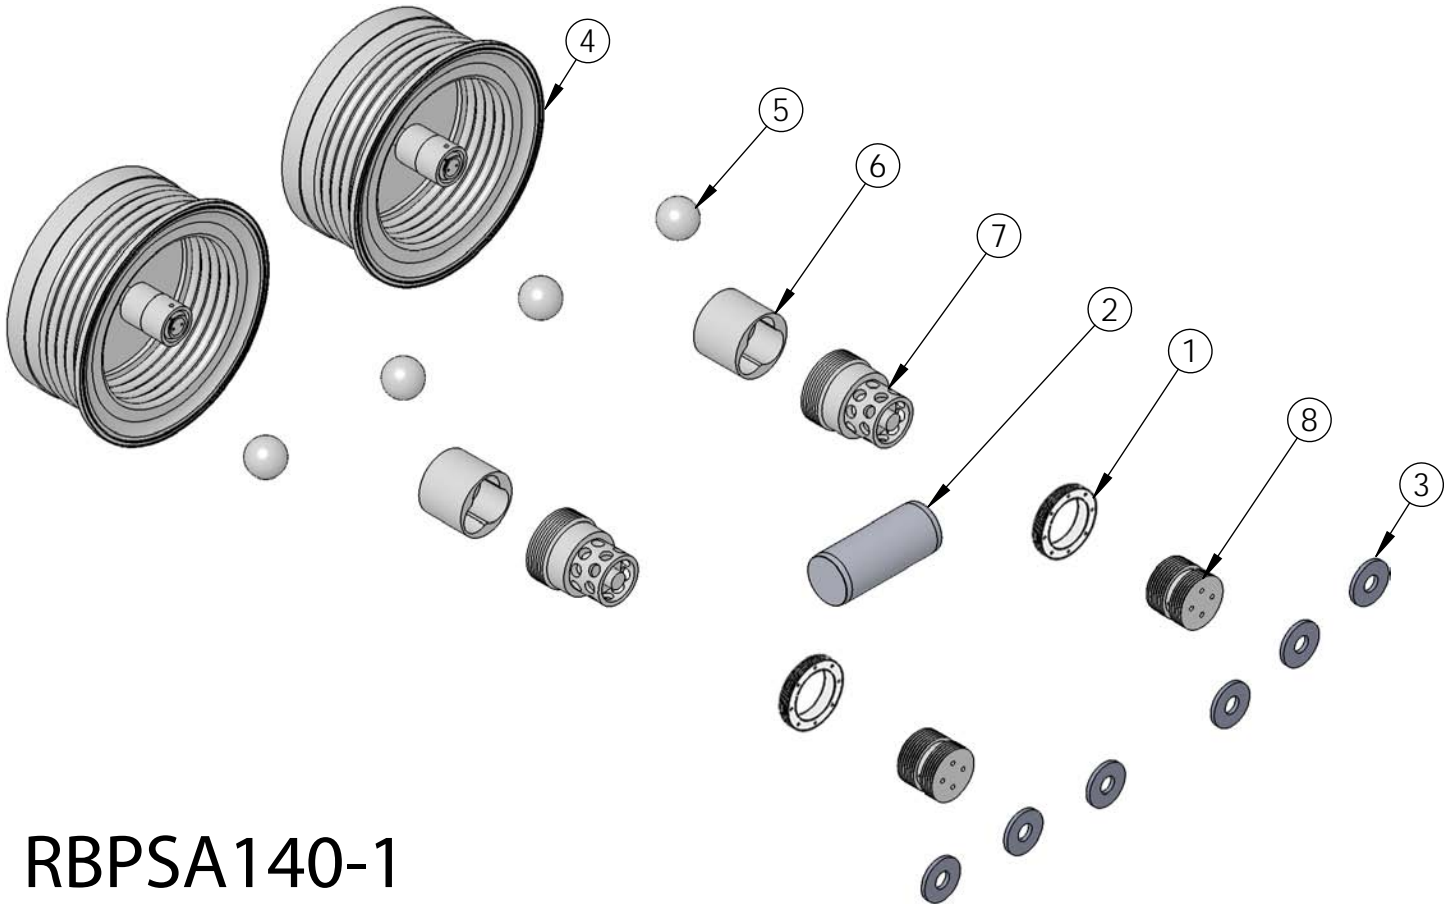

## RBPSA140-1 Rebuild Kit

Rebuild kit for PSA140 pump is RBPSA140-1. To request rebuilds by White Knight, use RBPSA140-5. Contact White Knight for details. Pump rebuilds require tool kit: 12200-XX-0021 (Legacy# PSA140-170).

## RBPSA140-1

ITEM NO.	PART NUMBER	DESCRIPTION	QTY.
1	5143-MP-0011	SEAL, SHAFT, 140L	2
2	5144-PF-0022	SHAFT, SOLID, PFA, 140L	1
3	6140-FP-0004	BAFFLE POROUS POLY 60L	6
4	14300-MP-0028	BELLOWS ASSEMBLY	2
5	4100-MP-0003	CHECK BALL- 1-1/8"	4
6	4135-MP-0004	BOTTOM CHECK SEAT-120/140L HIGH FLOW	2
7	4142-MP-0003	TOP CHECK SEAT-30GPM HIGH FLOW	2
8	6530-TE-0003	30GPM SHUTTLE END CAP	2