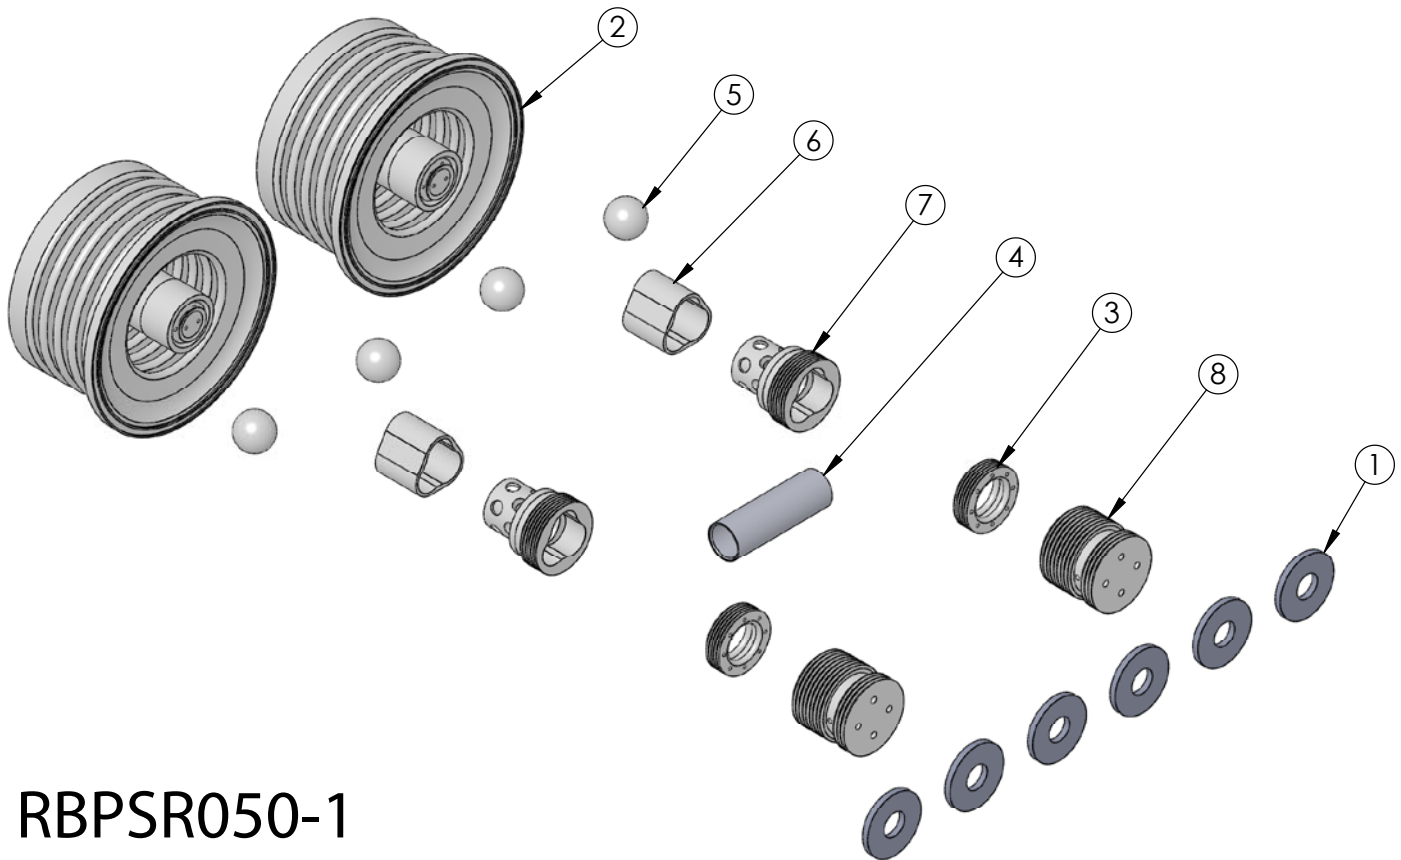

## RBPSR050-1 Rebuild Kit

Rebuild kit for PSR050 pump is RBPSR050-1. To request rebuilds by White Knight, use RBPSR050-5. Contact White Knight for details. Pump rebuilds require tool kit: 12200-XX-0020 (Legacy# PSR050-170).

## RBPSR050-1

ITEM NO.	PART NUMBER	DESCRIPTION	QTY.
1	6140-FP-0004	BAFFLE POROUS POLY 60L	6
2	14300-MP-0016	50 Liter Shift Bellows Assembly	2
3	5143-TE-0003	SHAFT SEAL	2
4	5144-PF-0002	SHAFT -10GPM	1
5	4100-MP-0001	CHECK BALL-3/4"	4
6	4135-MP-0001	BOTTOM CHECK SEAT- 10GPM HIGH FLOW	2
7	4142-MP-0001	TOP CHECK CAGE-10GPM HIGH FLOW	2
8	6530-TE-0002	Shuttle End Plug 10 gpm	2