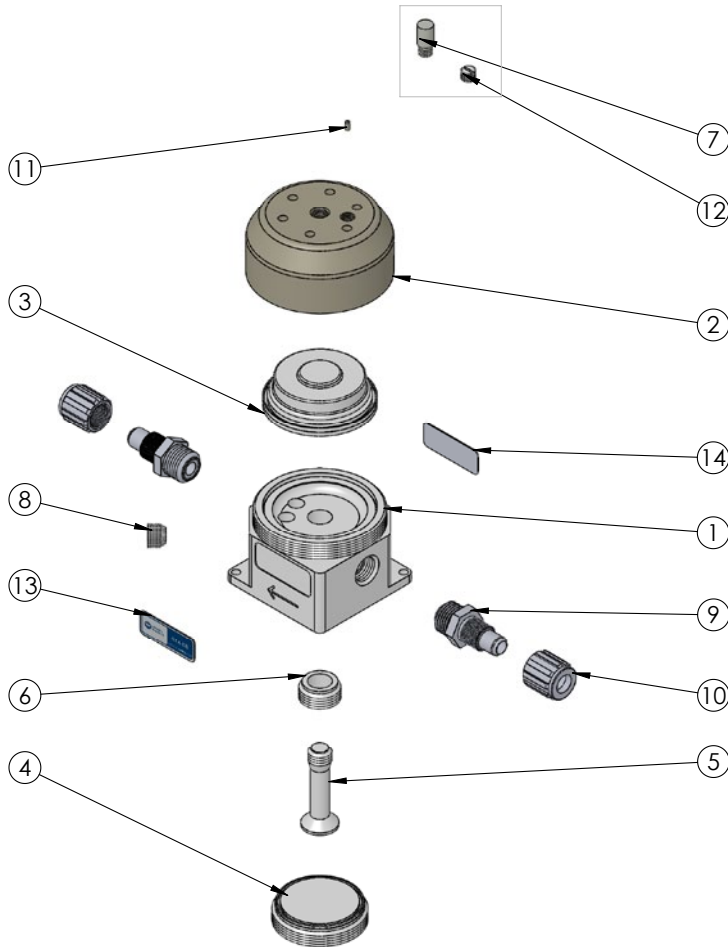

## RFA08PO Exploded View

ITEM NO.	PART NUMBER	DESCRIPTION	QTY.
1	1150-TE-0006	Body, RFA-08	1
2	2150-EP-0003	HEAD, REGULATOR 08 (1/2")	1
3	3130-MP-0038	BELLOWS, REGULATOR 08 (1/2")	1
4	4139-TE-0009	Plug, RFA-08	1
5	4143-TE-0006	Piston-Poppet, RFA-08	1
6	4144-TE-0001	Seat, Poppet, Regulator 08	1
7	6110-PP-0003	POLY PRO MUFFLER 1/8" PORT SIZE	1
8	7130-TE-0006	PLUG, FLUID PORT, 04 WK 1/4"	1
9	7200-PF-0003	BODY, FLARETEK®, 1/2"	2
10	7210-PF-0003	NUT, FLARETEK®, 1/2"	2
11	10020-PK-0002	RESTRICTOR, .016 ORIFICE, PEM050	1
12	10040-TE-0002	1/8" NPT Plug	1
13	19100-PP-0048	RFA 08 LABEL	1
14	19100-PP-0059	PSD04 and PSD06 CE STICKER	1