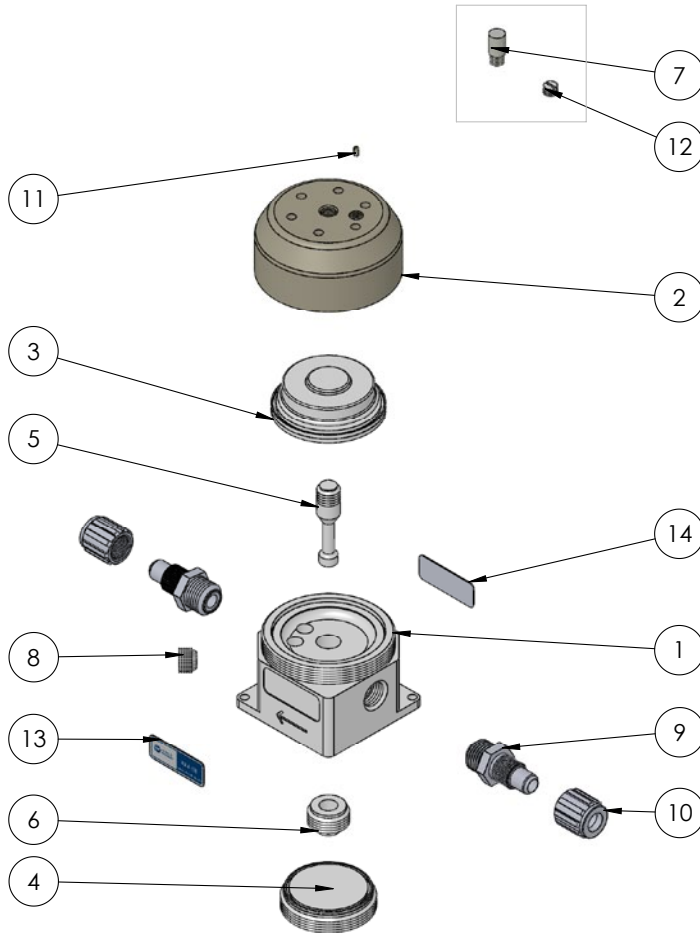

RFA08SL Exploded View

ITEM NO.	PART NUMBER	DESCRIPTION	QTY.
1	1150-TE-0006	Body, RFA-08	1
2	2150-EP-0003	HEAD, REGULATOR 08 (1/2")	1
3	3130-MP-0038	BELLOWS, REGULATOR 08 (1/2")	1
4	4139-TE-0009	Plug, RFA-08	1
5	4143-TE-0011	Piston, Sleeved, RFA-08	1
6	4144-TE-0002	Insert, Sleeve, Piston, RFA-08	1
7	6110-PP-0003	POLY PRO MUFFLER 1/8" PORT SIZE	1
8	7130-TE-0006	PLUG, FLUID PORT, 04 WK 1/4"	1
9	7200-PF-0003	BODY, FLARETEK®, 1/2"	2
10	7210-PF-0003	NUT, FLARETEK®, 1/2"	2
11	10020-PK-0002	RESTRICTOR, .016 ORIFICE, PEM050	1
12	10040-TE-0002	1/8" NPT Plug	1
13	19100-PP-0048	RFA 08 LABEL	1
14	19100-PP-0059	PSD04 and PSD06 CE STICKER	1