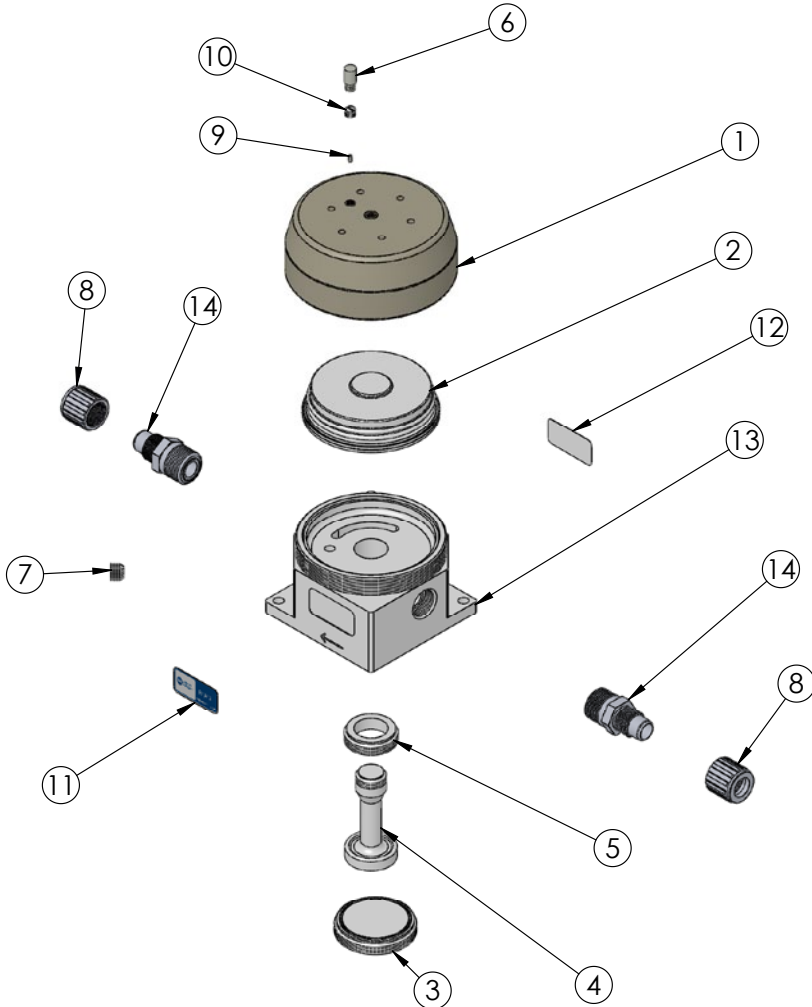

RFA12PO Exploded View

ITEM NO.	PART NUMBER	DESCRIPTION	QTY.
1	2150-EP-0002	HEAD, REGULATOR-16/12	1
2	3130-MP-0037	BELLOWS, REGULATOR-16/12	1
3	4139-TE-0007	PLUG, RFA-16/12	1
4	4143-TE-0008	Piston-Poppet, RFA-16/12	1
5	4144-TE-0005	SEAT, POPPIT, REGULATOR, 16/12	1
6	6110-PP-0003	POLY PRO MUFFLER 1/8" PORT SIZE	1
7	7130-TE-0006	PLUG, FLUID PORT, 04 WK	1
8	7210-PF-0004	3/4" Flaretek NUT (PFA)	2
9	10020-PK-0002	RESTRICTOR, .016 ORIFICE, PEM050	1
10	10040-TE-0002	1/8" NPT Plug	1
11	19100-PP-0049	Label, RFA 12	1
12	19100-PP-0120	CE sticker, RFA/RBA- 12/16	1
13	1150-TE-0010	BODY, RFA-12	1
14	7200-PF-0006	BODY, FLARETEK®, 3/4"	2