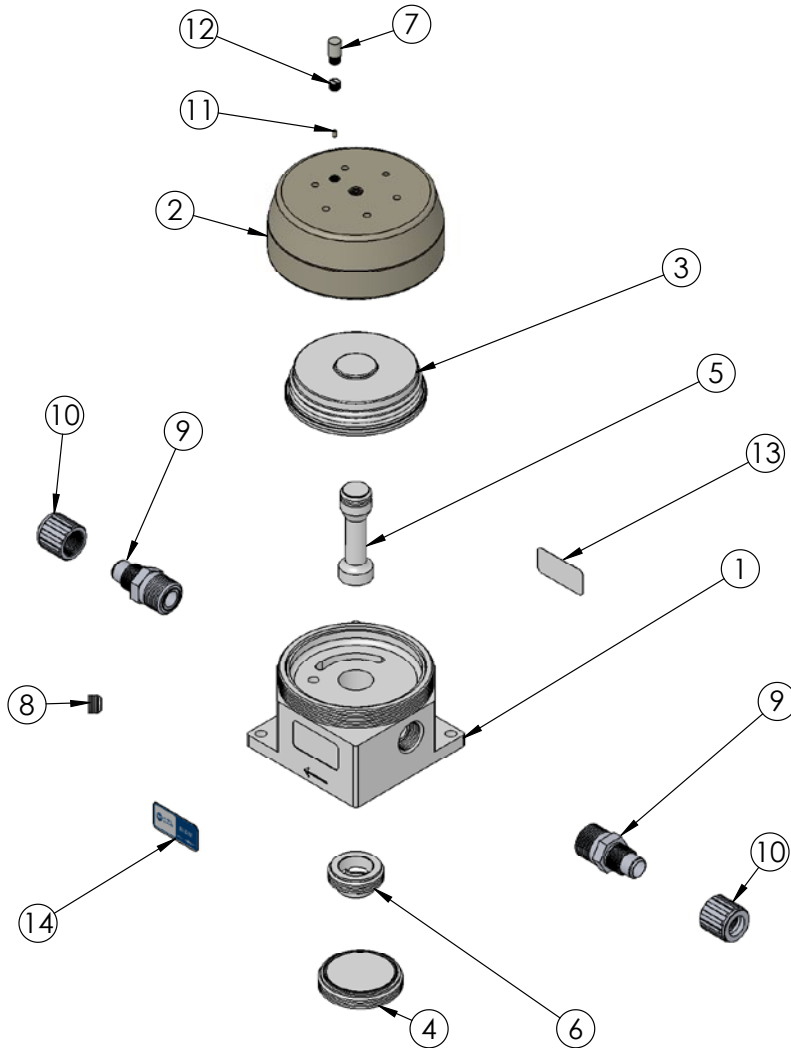

RFA12SL Exploded View

ITEM NO.	PART NUMBER	DESCRIPTION	QTY.
1	1150-TE-0010	BODY, RFA-12	1
2	2150-EP-0002	HEAD, REGULATOR-16/12	1
3	3130-MP-0037	BELLOWS, REGULATOR-16/12	1
4	4139-TE-0007	PLUG, RFA-16/12	1
5	4143-TE-0013	Piston-Sleeve, RFA-16/12	1
6	4144-TE-0006	SLEEVE, PISTON, RFA-16/12	1
7	6110-PP-0003	POLY PRO MUFFLER 1/8" PORT SIZE	1
8	7130-TE-0006	PLUG, FLUID PORT, 04 WK	1
9	7200-PF-0006	BODY, FLARETEK®, 3/4"	2
10	7210-PF-0004	3/4" Flaretek NUT (PFA)	2
11	10020-PK-0002	RESTRICTOR, .016 ORIFICE, PEM050	1
12	10040-TE-0002	1/8" NPT Plug	1
13	19100-PP-0120	CE sticker, RFA/RBA- 12/16	1
14	19100-PP-0049	Label, RFA 12	1