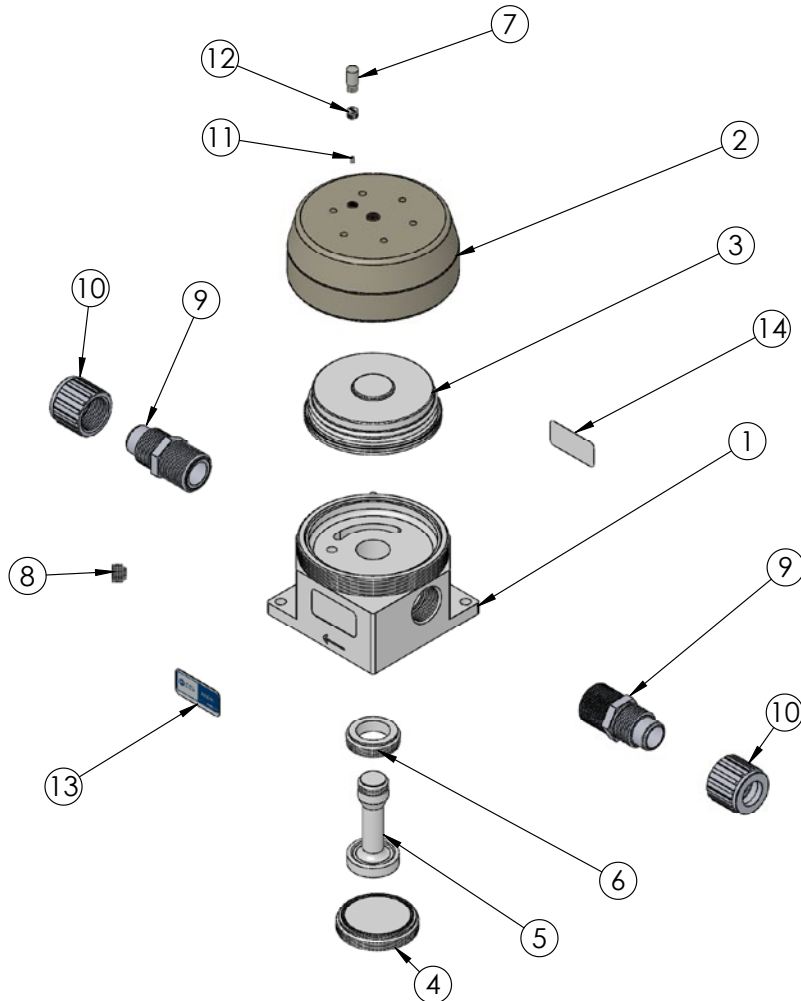

RFA16PO Exploded View

ITEM NO.	PART NUMBER	DESCRIPTION	QTY.
1	1150-TE-0008	BODY, RFA-16	1
2	2150-EP-0002	HEAD, REGULATOR-16/12	1
3	3130-MP-0037	BELLOWS, REGULATOR-16/12	1
4	4139-TE-0007	PLUG, RFA-16/12	1
5	4143-TE-0008	Piston-Poppet, RFA-16/12	1
6	4144-TE-0005	SEAT, POPPIT, REGULATOR, 16/12	1
7	6110-PP-0003	POLY PRO MUFFLER 1/8" PORT SIZE	1
8	7130-TE-0006	PLUG, FLUID PORT, 04 WK	1
9	7200-PF-0010	1" FLARETEK-30GPM	2
10	7210-PF-0005	1" FLARETEK NUT (PFA)	2
11	10020-PK-0002	RESTRICTOR, .016 ORIFICE, PEM050	1
12	10040-TE-0002	1/8" NPT Plug	1
13	19100-PP-0050	Label, RFA 16	1
14	19100-PP-0120	CE sticker, RFA/RBA- 12/16	1