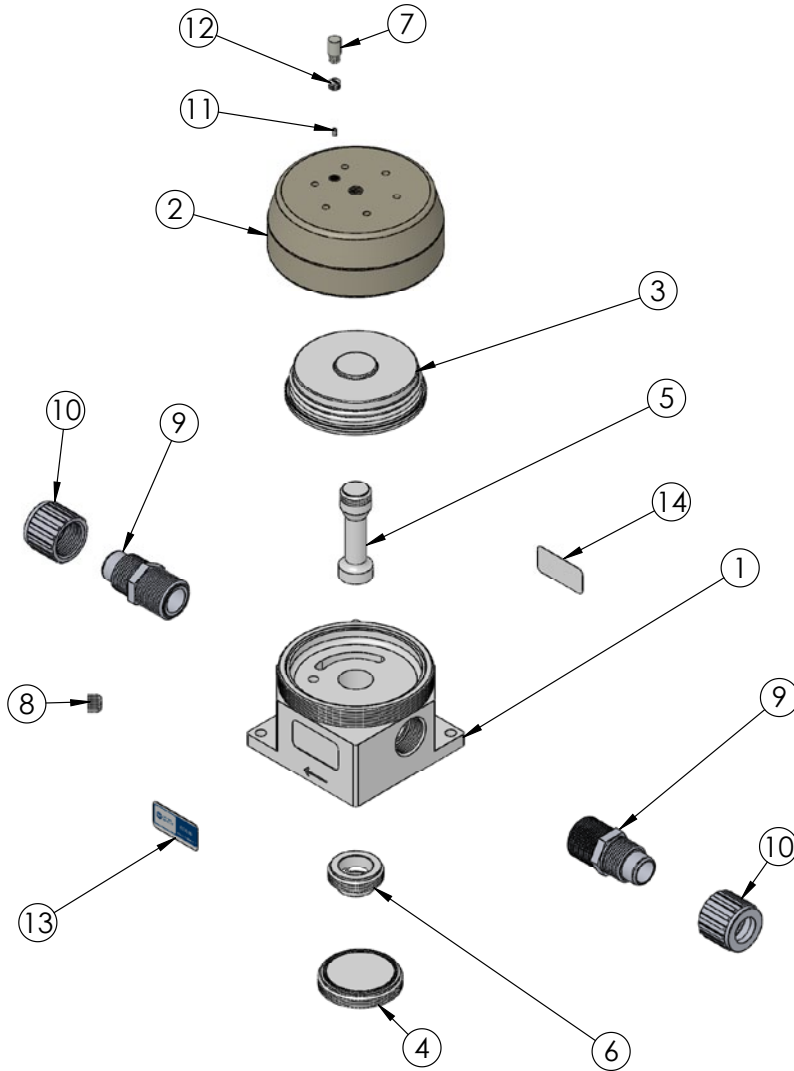

RFA16SL Exploded View

ITEM NO.	PART NUMBER	DESCRIPTION	QTY.
1	1150-TE-0008	BODY, RFA-16	1
2	2150-EP-0002	HEAD, REGULATOR-16/12	1
3	3130-MP-0037	BELLOWS, REGULATOR-16/12	1
4	4139-TE-0007	PLUG, RFA-16/12	1
5	4143-TE-0013	Piston-Sleeve, RFA-16/12	1
6	4144-TE-0006	SLEEVE, PISTON, RFA-16/12	1
7	6110-PP-0003	POLY PRO MUFFLER 1/8" PORT SIZE	1
8	7130-TE-0006	PLUG, FLUID PORT, 04 WK	1
9	7200-PF-0010	1" FLARETEK-30GPM	2
10	7210-PF-0005	1" FLARETEK NUT (PFA)	2
11	10020-PK-0002	RESTRICTOR, .016 ORIFICE, PEM050	1
12	10040-TE-0002	1/8" NPT Plug	1
13	19100-PP-0050	Label, RFA 16	1
14	19100-PP-0120	CE sticker, RFA/RBA- 12/16	1