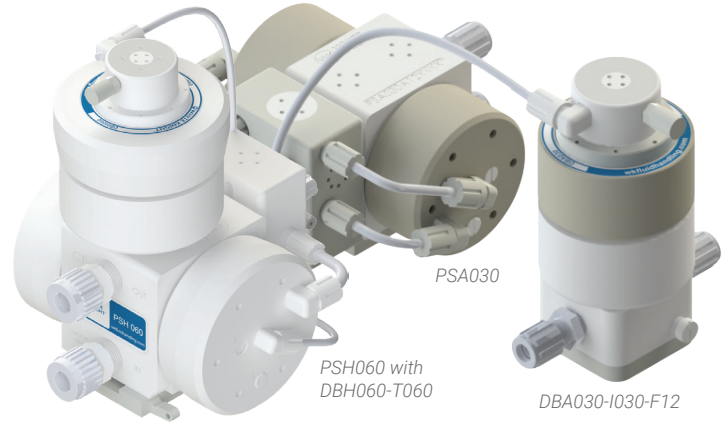

In-line Configuration

DBA 030 - I030- P12 - LFO- P08

0. Model 1. Size 2. Mount 3. Inlet 4. Leak Detect 5. Outlet

Pump-Mounted

DBA 030 - T030 - LFO

0. Model 1. Size 2. Mount 4. Leak Detect

PSA030

PSH060 with DBH060-T060

DBA030-I030-F12

0. Model	
Maximum fluid temperature	
≤ 100°C (212°F)	DBA
≤ 145°C (293°F)	DBH
≤ 210°C (410°F)	DBU

DBA

DBH

DBU

DBA are for PSA, PFA, PXA pumps.
 DBH are for PSH, PFH, PXH pumps.
 DBU are for PSU, PFU, PXU pumps.

1. Size	
Size of internal bellows	
30 lpm bellows	030
60 lpm bellows	060
140 lpm bellows	140

DBA030

DBA060

DBA140

Size Compatibility

2. Mount		030	060	140
In-Line	30 lpm base	I030	✓	✓
	60 lpm base	I060	✓	✓
	140 lpm base	I140	-	✓
Pump-Mount	030 adapter	T030	✓	✓
	060 adapter	T060	✓	✓
	140 adapter	T140	-	✓
	PA060 adapter	A060	✓	✓
	PA140 adapter	A140	-	✓