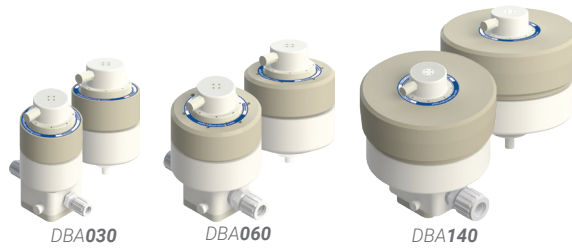

In-line Configuration

DBA 030 - I030- P12 - LFO- P08

0. Model 1. Size 2. Mount 3. Inlet 4. Leak Detect 5. Outlet

Pump-Mounted

DBA 030 - T030 - LFO

0. Model 1. Size 2. Mount 4. Leak Detect

PSA030

PSH060 with DBH060-T060

DBA030-I030-F12

0. Model	
Maximum fluid temperature	
≤ 100°C (212°F)	DBA
≤ 145°C (293°F)	DBH
≤ 210°C (410°F)	DBU

DBA

DBH

DBU

DBA are for PSA, PFA, PXA pumps.
 DBH are for PSH, PFH, PXH pumps.
 DBU are for PSU, PFU, PXU pumps.

1. Size	
Size of internal bellows	
30 lpm bellows	030
60 lpm bellows	060
140 lpm bellows	140

DBA030

DBA060

DBA140

Size Compatibility

2. Mount		030	060	140
In-Line	30 lpm base	I030	✓	✓
	60 lpm base	I060	✓	✓
	140 lpm base	I140	-	✓
Pump-Mount	030 adapter	T030	✓	✓
	060 adapter	T060	✓	✓
	140 adapter	T140	-	✓
	PA060 adapter	A060	✓	✓
	PA140 adapter	A140	-	✓